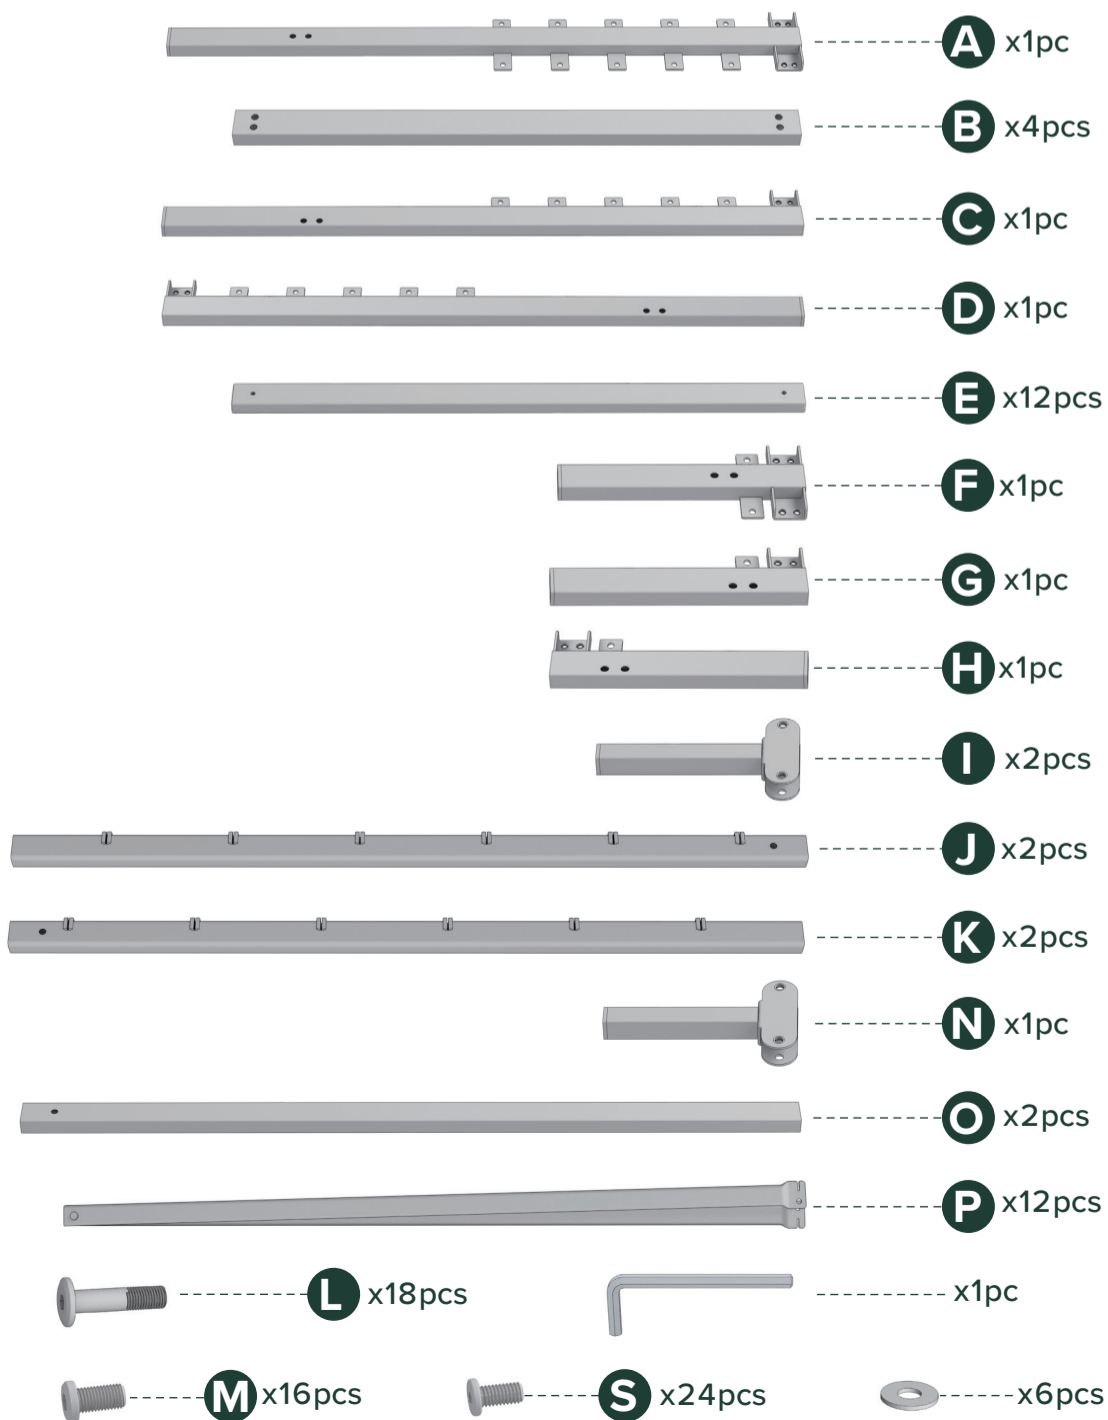

Easy as 1-2-3 Assembly Instruction

Numbers must Match for Secure Assembly

FBOBH-35-2

Components

THIS PRODUCT REQUIRES ADULT ASSEMBLY

If any part is missing or if you have any questions regarding the product, please call our customer service team or send us an email and have this assembly manual open to the components list ready to provide the model name and component number.

1

2

3

4

5

6

7

8

9

10

11

12

13

14

15

16

17