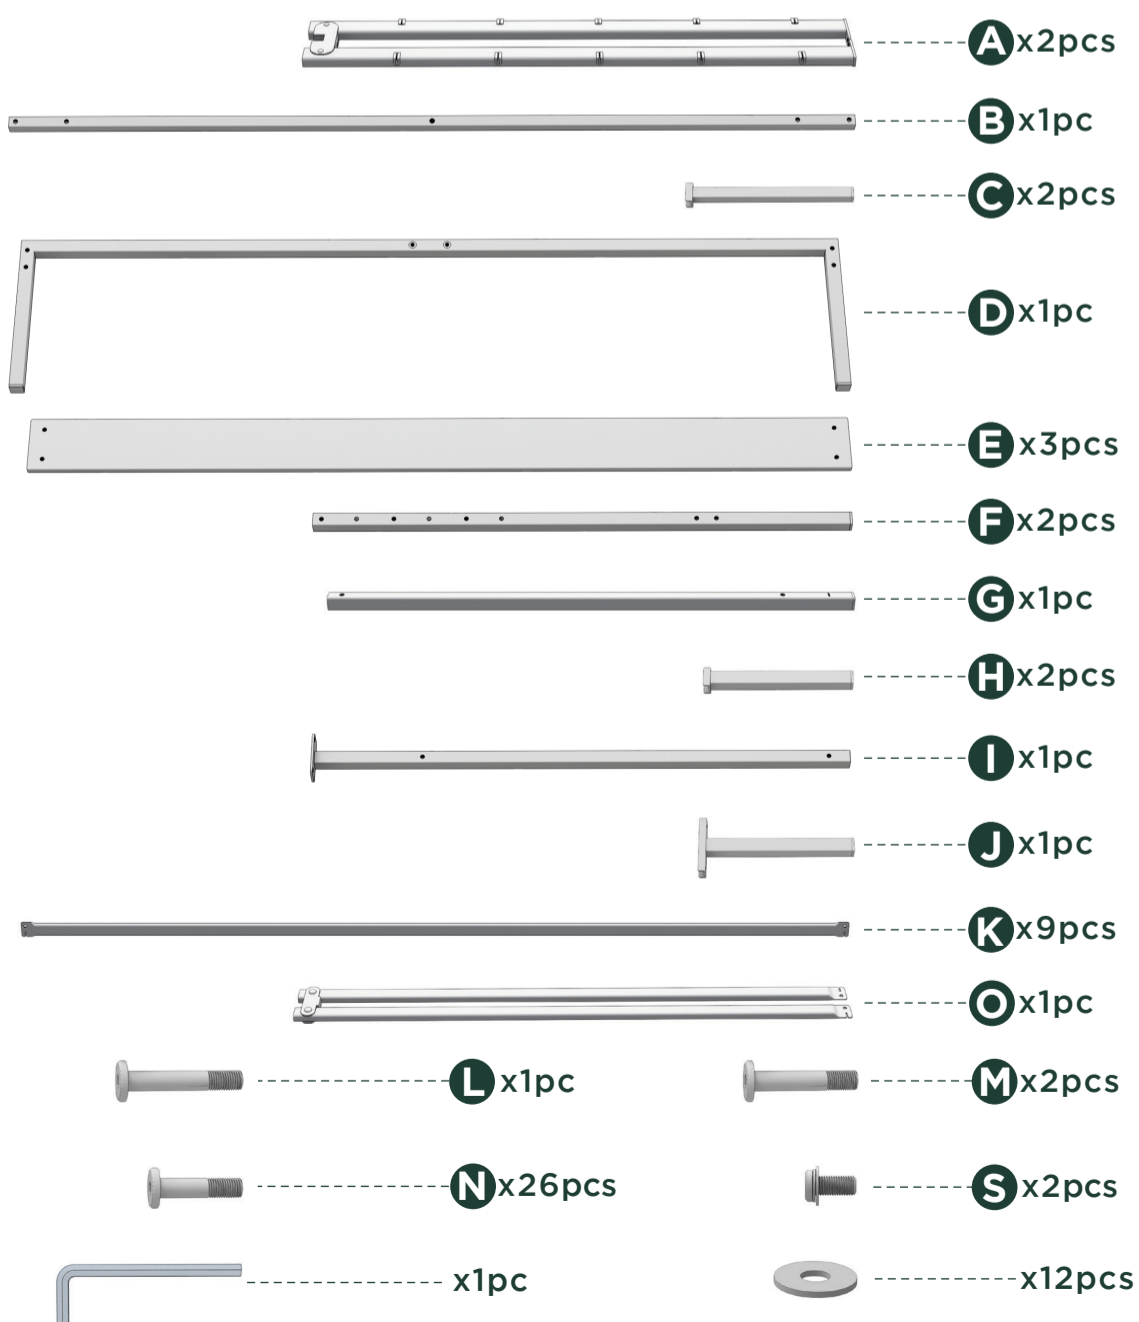

Easy as 1-2-3 Assembly Instruction

Numbers must Match for Secure Assembly

FBOBH1-39-2

Components

THIS PRODUCT REQUIRES ADULT ASSEMBLY

If any part is missing or if you have any questions regarding the product, please call our customer service team or send us an email and have this assembly manual open to the components list ready to provide the model name and component number.

1

2

3

4

5

6

7

8

9

10

11

12

13

14

15

16