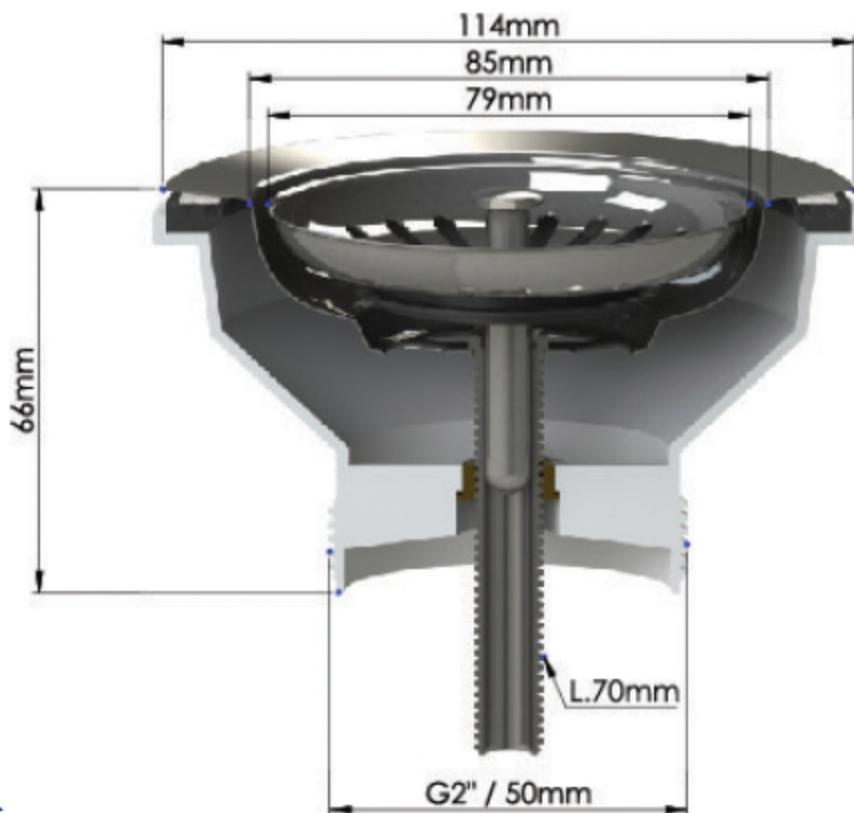

## 90 x 50mm Brushed Brass Basket Waste with Long Screw

**Code:** 90BW-BB

### Specifications

- Material: Stainless Steel top & ABS plastic base
- Includes extended 70mm thread for thick ceramic sinks
- Ultra-Durable PVD finish
- These wastes suit sinks between 0-70mm thick