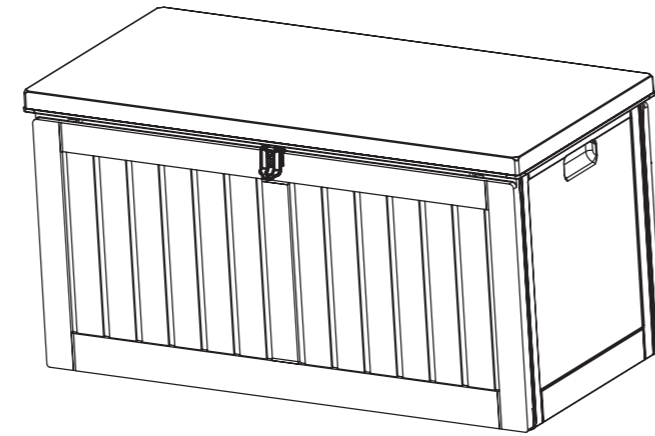

OSB-S270-ABK
OSB-S270-BKGE

Before assemble

Notice:

Recommend weight load:250Lbs.
Max loading capacity:300Lbs
Heavy item should be put on the lid evenly.
DO NOT STAND ON THE LID!
This storage box is not design for the use by kid.
Do Not Let Child Play Or Hide In The Storage Box