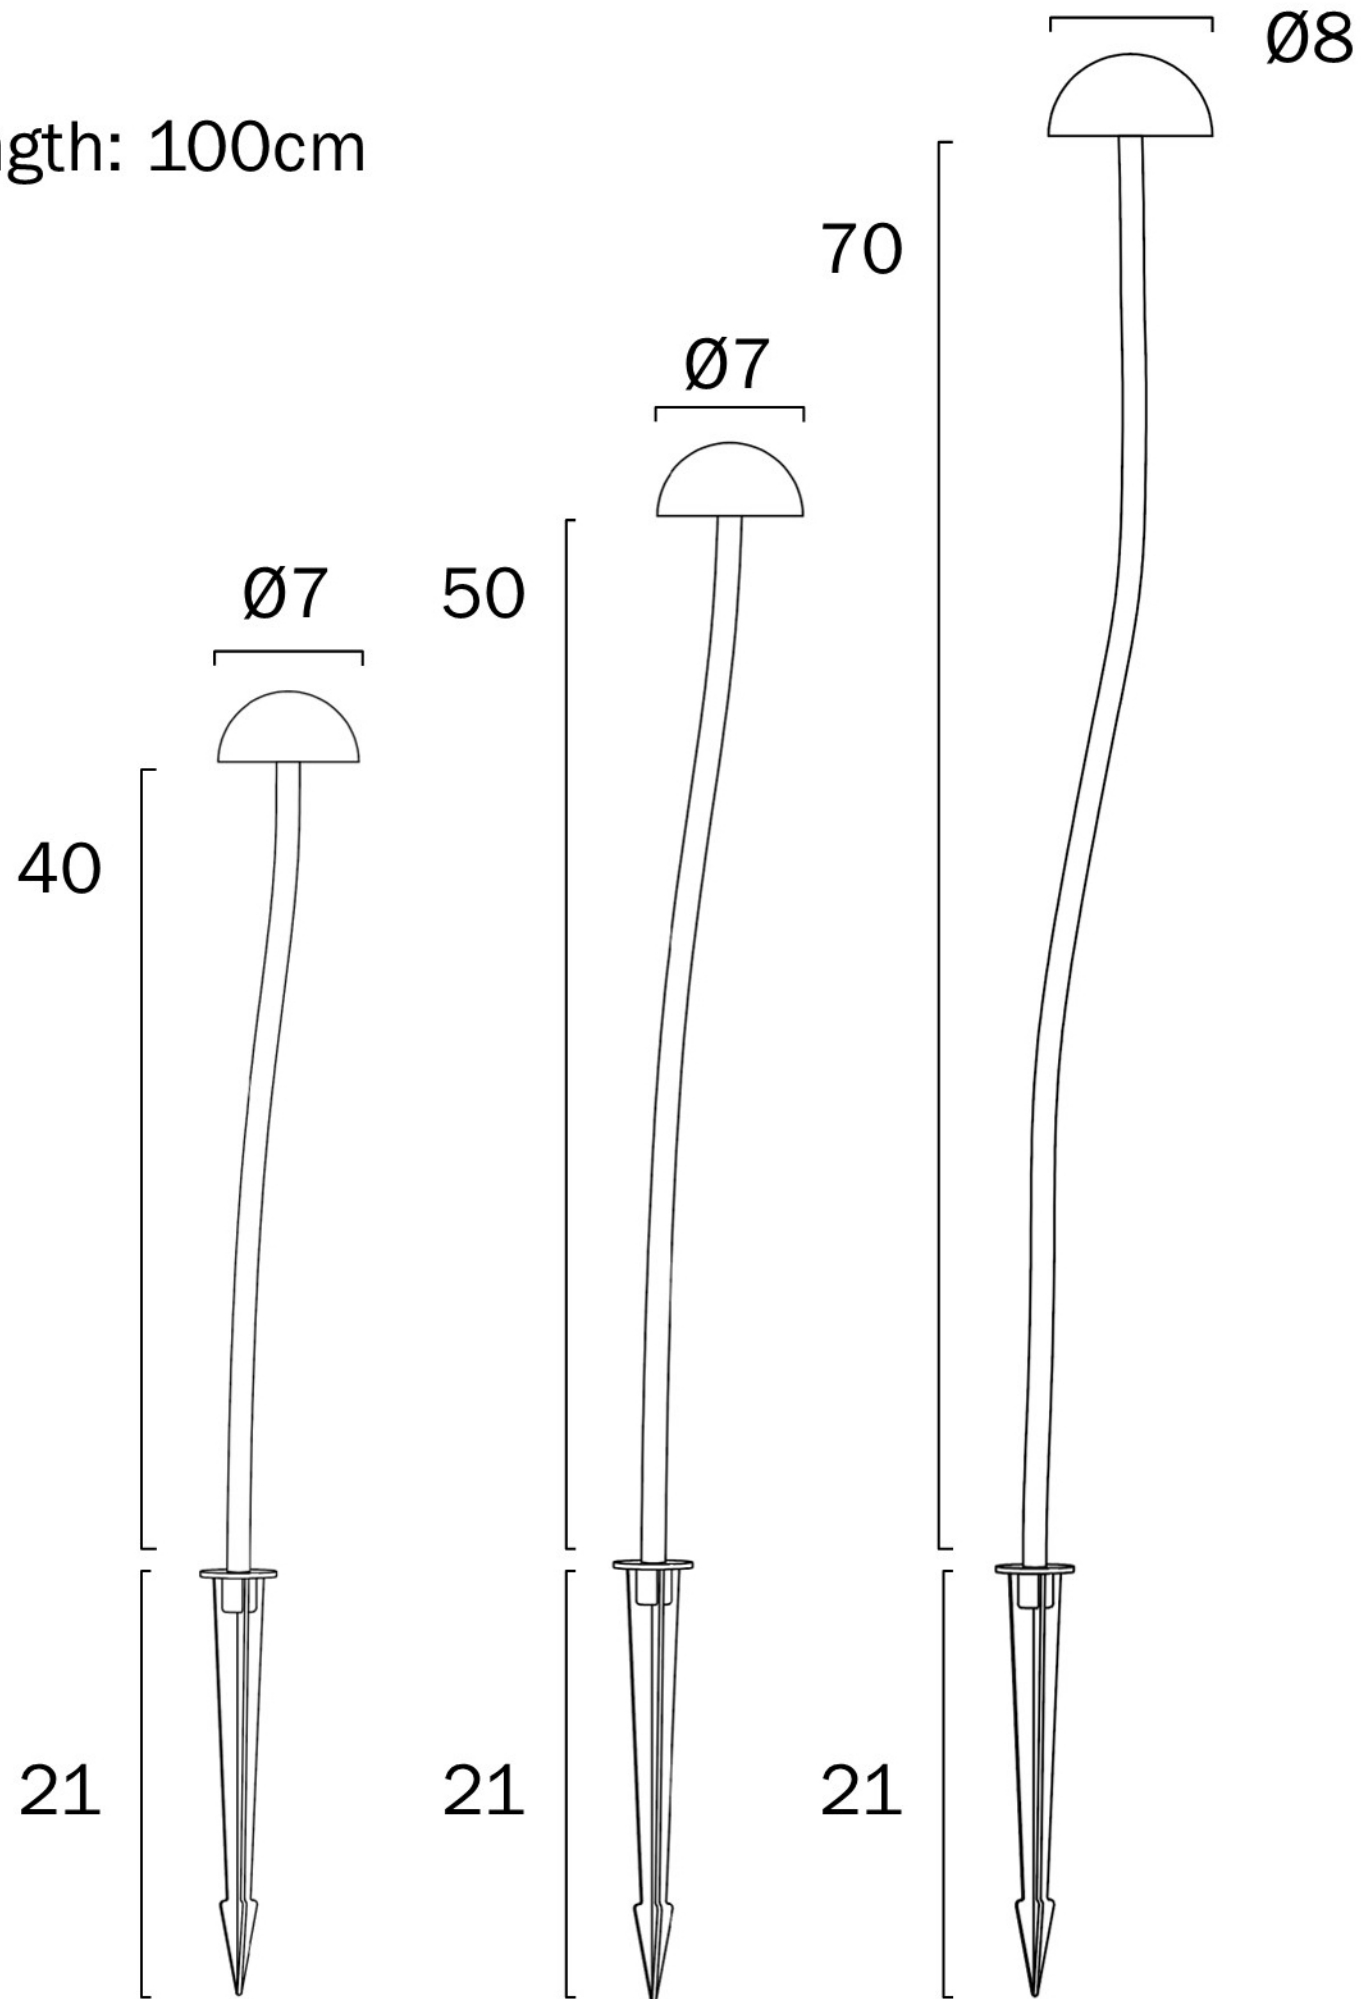

Cable length: 100cm

Note: Dimensions are only a guide and may vary due to manufacturing variations.