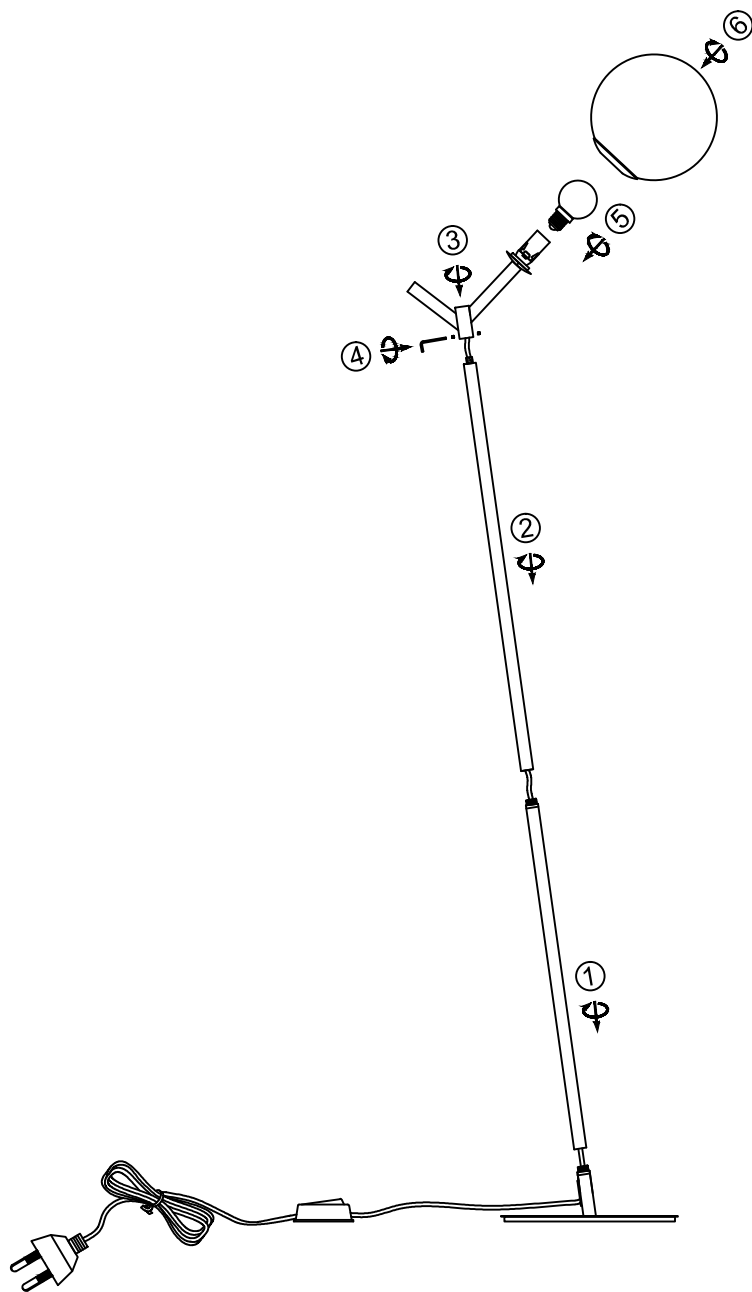

ITEM NO.: OHH FL

- Disclaimer:
-  Tools not included
 -  Shade ring attached on lamp holder
 -  Globe(s) not included

Telbix.

240V~50Hz E27 Max.25Wx1

NOTE: GLOBE NOT INCLUDED