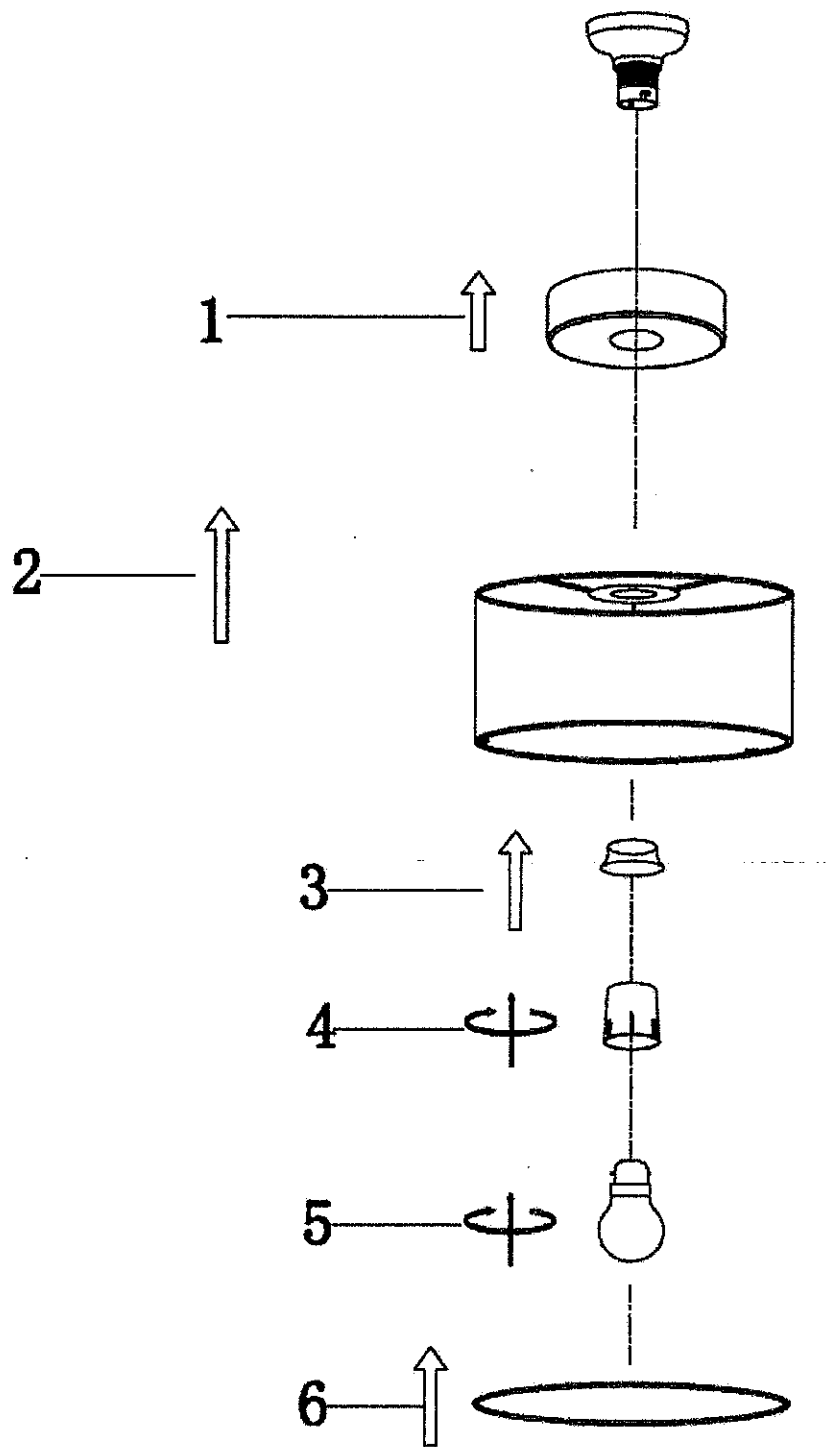

ITEM NO.: LORIA BF30/40

240V ~ 50Hz B22 Max.40W

Disclaimer:

Tools not included

Shade ring attached on lamp holder

Globe(s) not included

telbix.

NOTE: GLOBE NOT INCLUDED