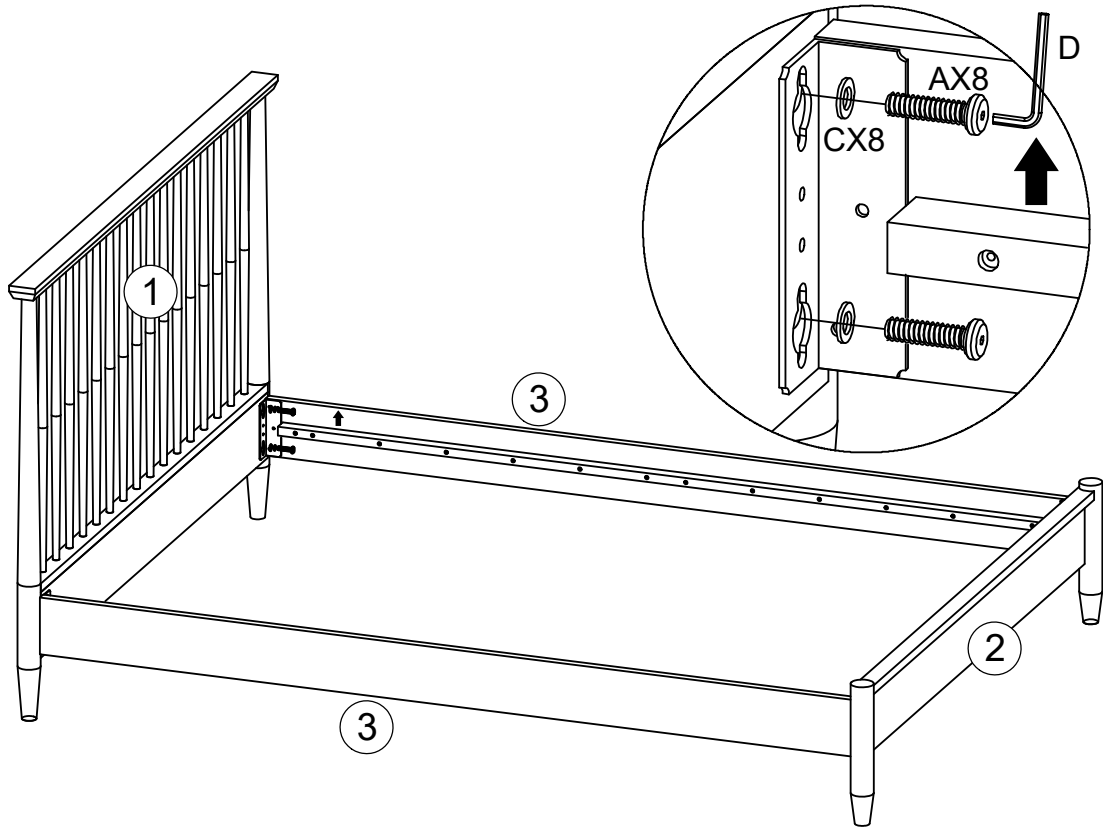

TEMPLE & WEBSTER

www.templeandwebster.com.au

ASSEMBLY INSTRUCTIONS

OCDENSP

PART LIST

HARDWARE LIST

<p>AX8 M8x15mm</p> 	<p>BX30 Ø4x30mm</p> 	<p>CX8</p> 	<p>DX1 M5</p> 
<p>EX4</p> 			

ASSEMBLY

1

M8x15mm

AX8

CX8

M5

DX1

2

Ø4x30mm

BX30

EX4