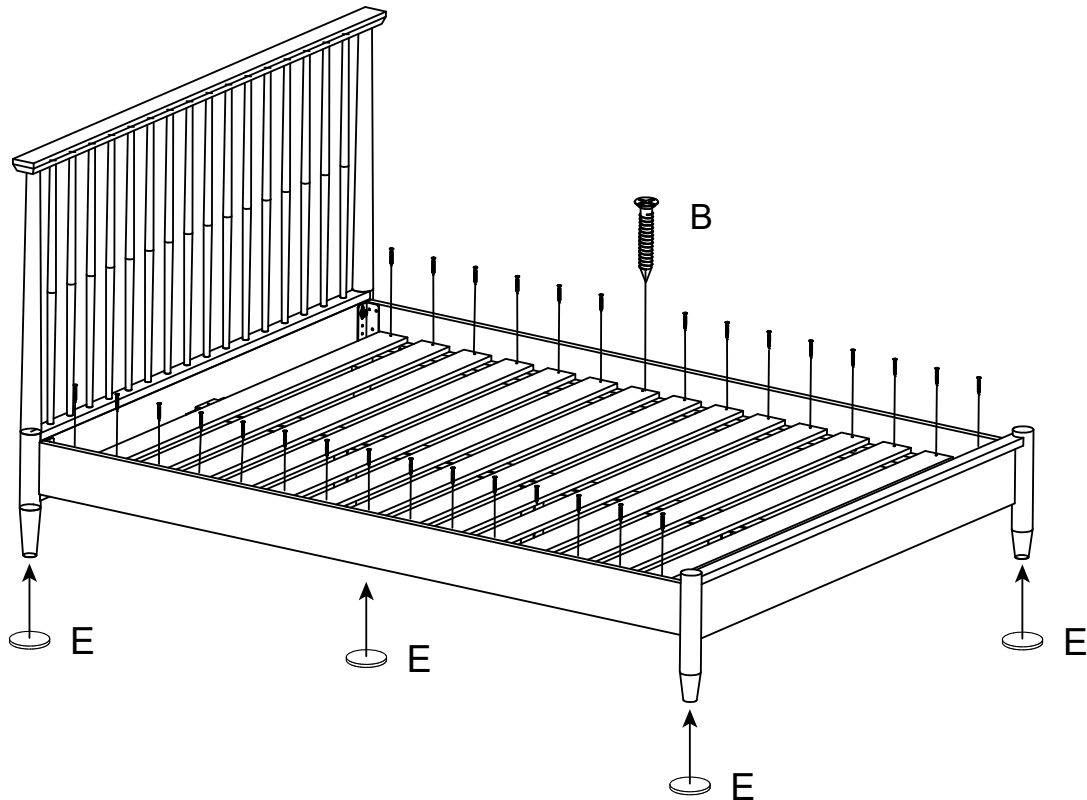

TEMPLE & WEBSTER

www.templeandwebster.com.au

ASSEMBLY INSTRUCTIONS

OCDENSP

PART LIST

HARDWARE LIST

<p>AX8 M8x15mm</p> 	<p>BX30 Ø4x30mm</p> 	<p>CX8</p> 	<p>DX1 M5</p> 
<p>EX4</p> 			

ASSEMBLY

1

M8x15mm

AX8

CX8

M5

DX1

2

Ø4x30mm

BX30

EX4