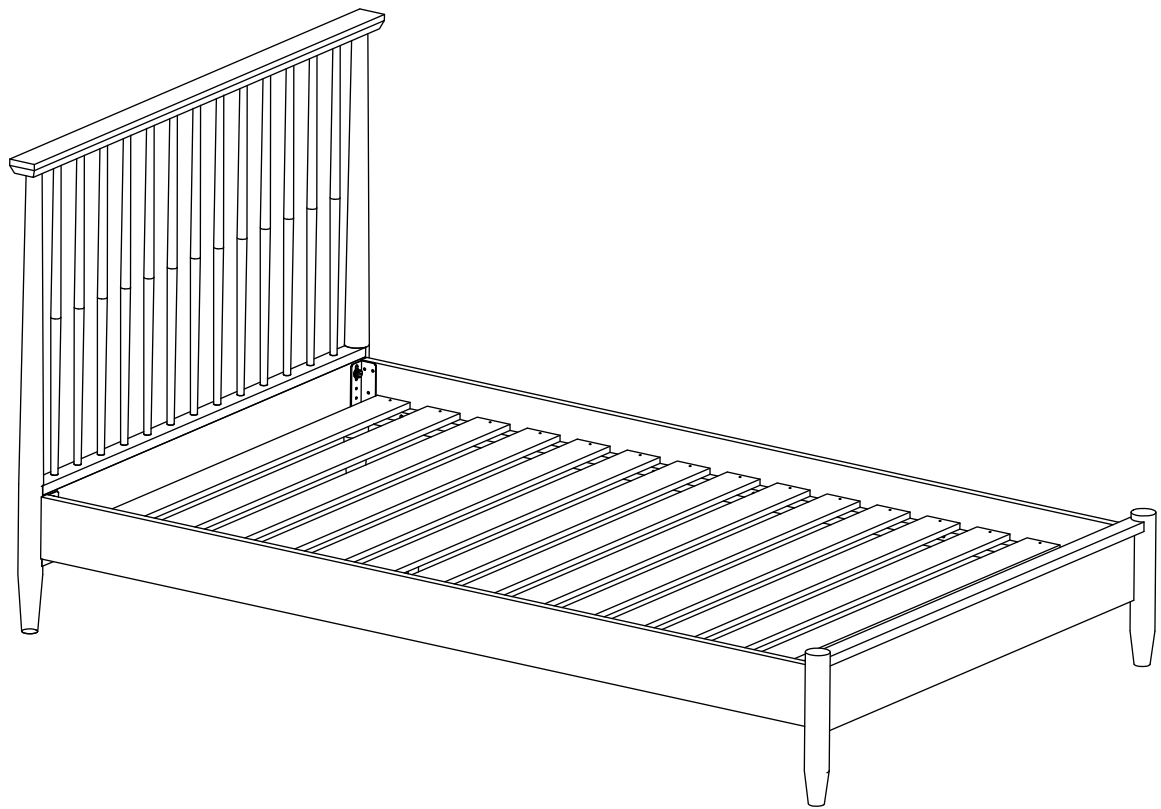

TEMPLE & WEBSTER

www.templeandwebster.com.au

ASSEMBLY INSTRUCTIONS

OCDENSP

PART LIST

HARDWARE LIST

<p>AX8 M8x15mm</p> 	<p>BX30 Ø4x30mm</p> 	<p>CX8</p> 	<p>DX1 M5</p> 
<p>EX4</p> 			

ASSEMBLY

1

M8x15mm

AX8

CX8

M5

DX1

2

Ø4x30mm

BX30

EX4