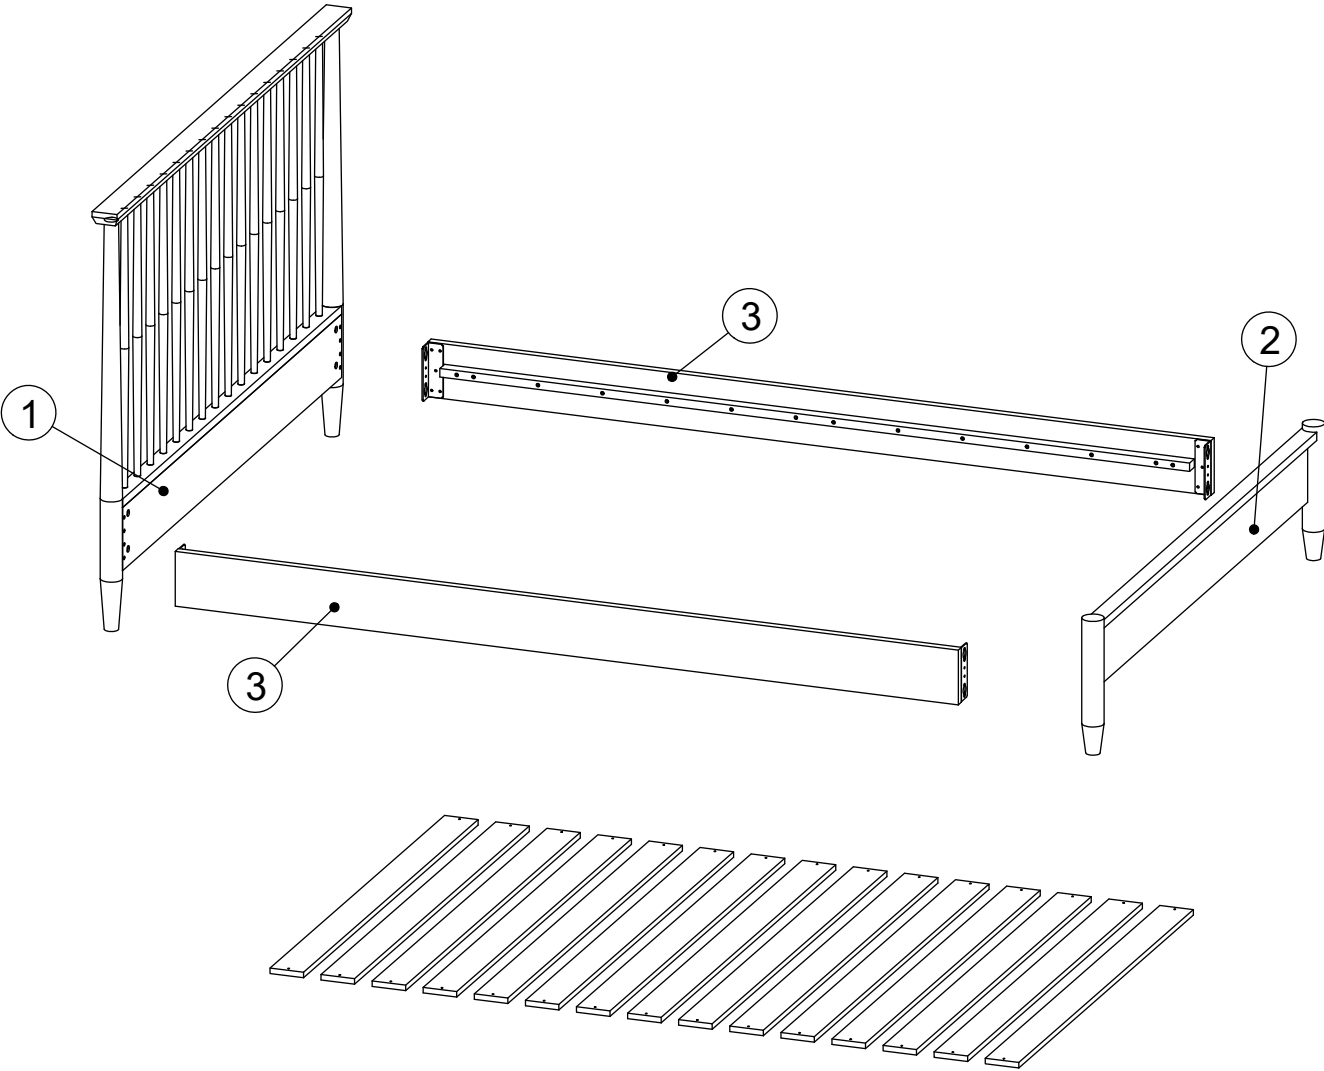

TEMPLE & WEBSTER

www.templeandwebster.com.au

ASSEMBLY INSTRUCTIONS

OCDENSP

PART LIST

HARDWARE LIST

<p>AX8 M8x15mm</p> 	<p>BX30 Ø4x30mm</p> 	<p>CX8</p> 	<p>DX1 M5</p> 
<p>EX4</p> 			

ASSEMBLY

1

M8x15mm

AX8

CX8

M5

DX1

2

Ø4x30mm

BX30

EX4