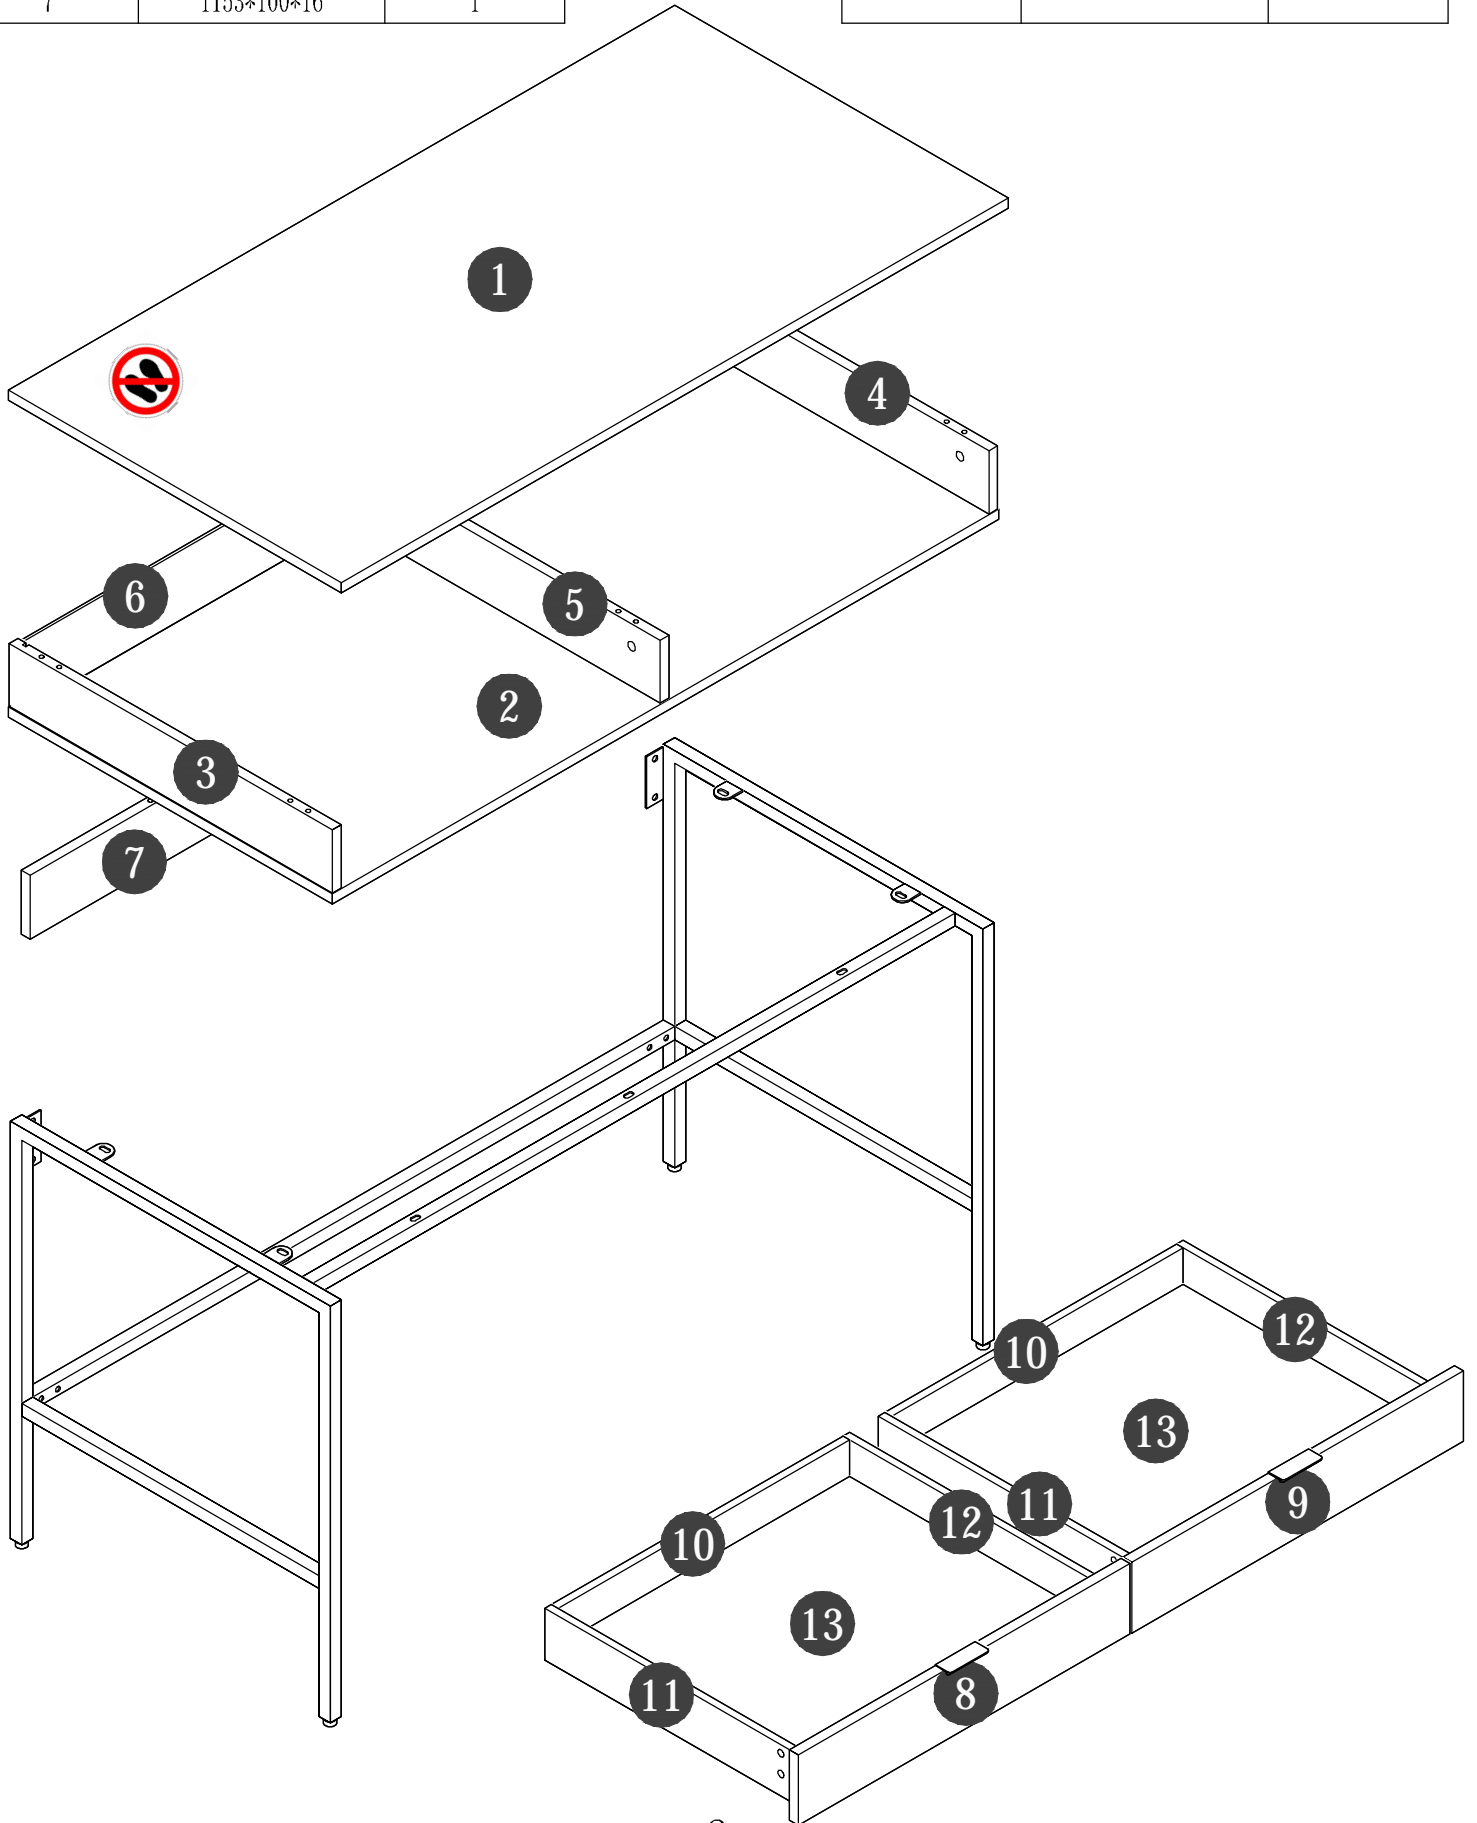

TEMPLE & WEBSTER

Assembly Instruction

Panel No	Panel Sizes	Quantity
1	1200*600*16	1
2	1200*583*16	1
3	582*98*16	1
4	582*98*16	1
5	561*98*16	1
6	1176*108*5	1
7	1153*100*16	1

Panel No	Panel Sizes	Quantity
8	597*110*16	1
9	597*110*16	1
10	525*78*12	2
11	450*80*12	2
12	450*80*12	2
13	535*448*5	2

Fittings

A=9

B=22

C=9

D=17

E=6

F=1

M6*16

STEP 5

STEP 6

STEP 7

STEP 8

STEP 9

STEP 10

STEP 11

repeat for 2 drawers

STEP 12

The drawers will align evenly when you ensure the screw is in the same place
repeat for 2 drawers

STEP 13

repeat for 2 drawers

STEP 14

If drawers are stiff or uneven, please pull-out the drawers, adjust the position of the drawer runners (N-1) on the panel No.3 and No.4 and No.5. Try to keep all screws in the same position.