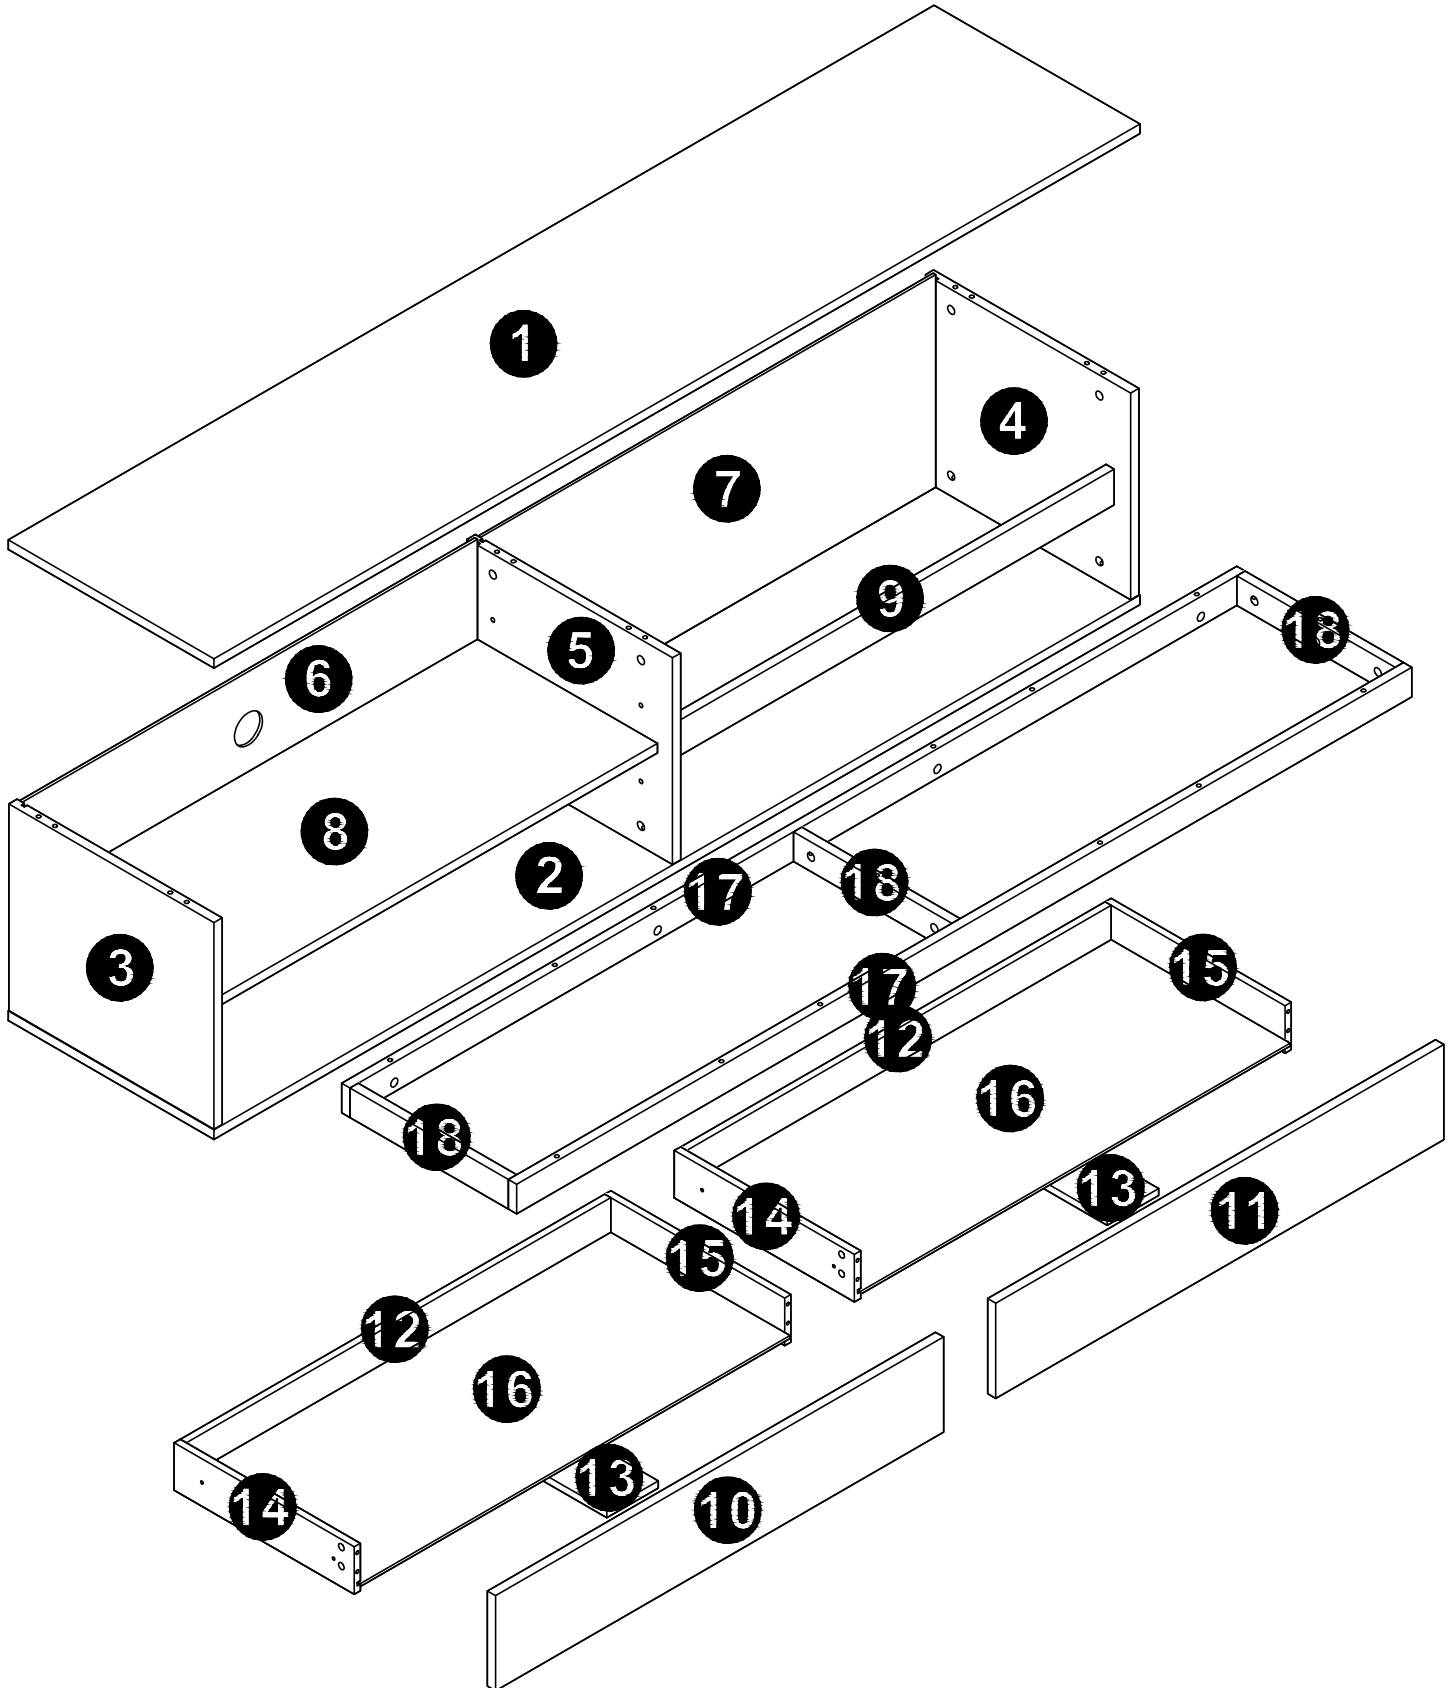

TEMPLE & WEBSTER

Assembly Instruction

Rhet 180cm TV Unit

Panel No	Panel Sizes	Quantity	Panel No	Panel Sizes	Quantity
1	1800*400*16	1	10	871*160*16	1
2	1800*400*16	1	11	871*160*16	1
3	348*399*16	1	12	825*80*12	2
4	348*399*16	1	13	338*100*12	2
5	348*399*16	1	14	350*80*12	2
6	885*358*5	1	15	350*80*12	2
7	885*358*5	1	16	835*348*5	2
8	872*350*16	1	17	1740*50*16	2
9	875*60*16	1	18	308*50*16	3

Fittings

A=31

B=18

C=31

D=51

E=8

L=4

F=1

STEP 3 Separate the drawer runners

Push down the small lever and pull the two pieces apart

STEP 4

STEP 5

STEP 6

STEP 7

STEP 8

STEP 9

STEP 10

STEP 11

STEP 12

STEP 13

repeat for 2 drawers

STEP 14

The drawers will allign evenly when you ensure the screw is in the same place

repeat for 2drawers