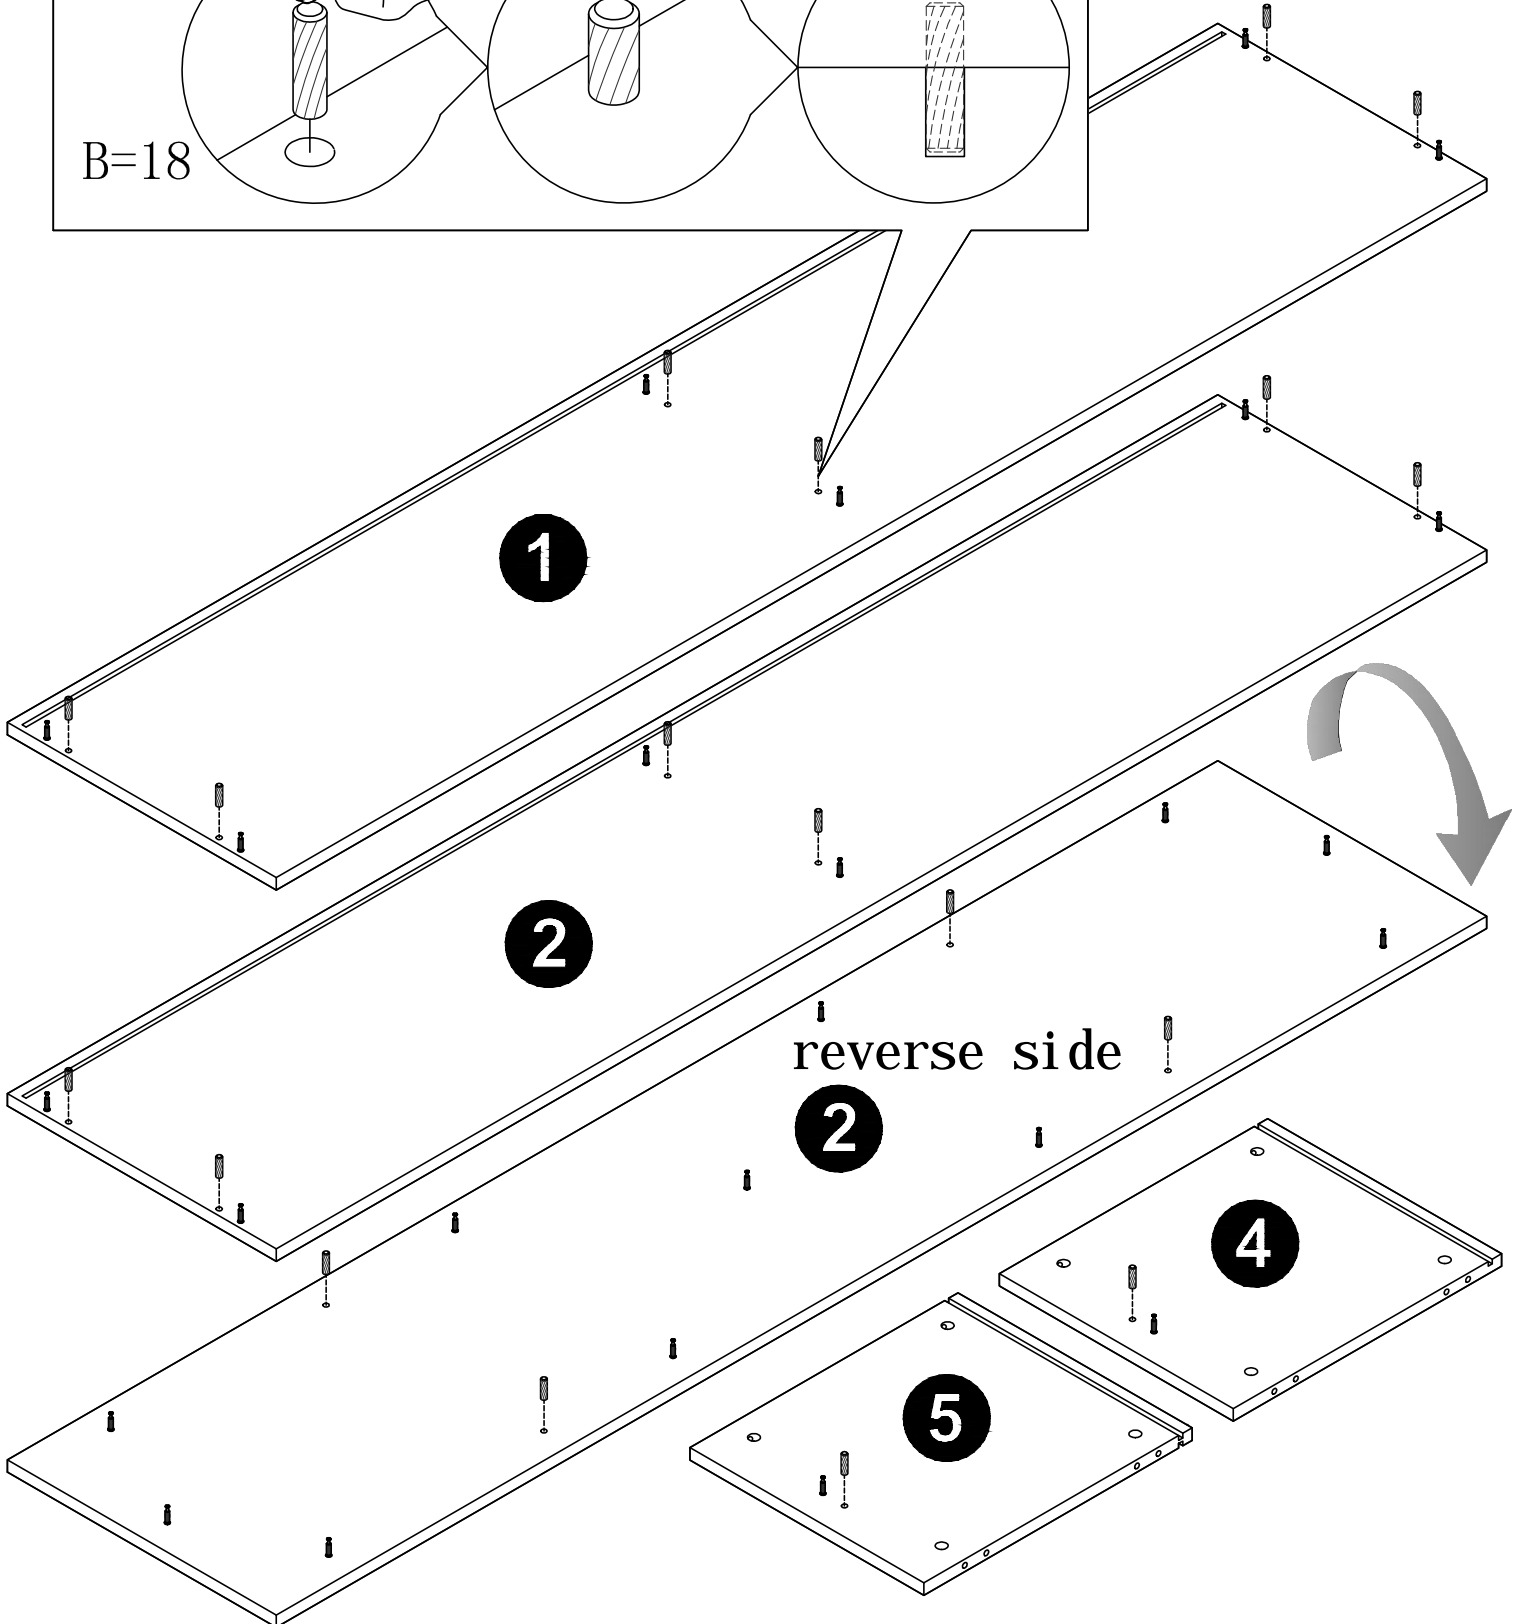

TEMPLE & WEBSTER

Assembly Instruction

Rhet 180cm TV Unit

Panel No	Panel Sizes	Quantity	Panel No	Panel Sizes	Quantity
1	1800*400*16	1	10	871*160*16	1
2	1800*400*16	1	11	871*160*16	1
3	348*399*16	1	12	825*80*12	2
4	348*399*16	1	13	338*100*12	2
5	348*399*16	1	14	350*80*12	2
6	885*358*5	1	15	350*80*12	2
7	885*358*5	1	16	835*348*5	2
8	872*350*16	1	17	1740*50*16	2
9	875*60*16	1	18	308*50*16	3

STEP 3 Separate the drawer runners

Push down the small lever and pull the two pieces apart

STEP 4

STEP 5

STEP 6

STEP 7

STEP 8

STEP 9

STEP 10

STEP 11

STEP 12

STEP 13

repeat for 2 drawers

STEP 14

The drawers will allign evenly when you ensure the screw is in the same place

repeat for 2drawers