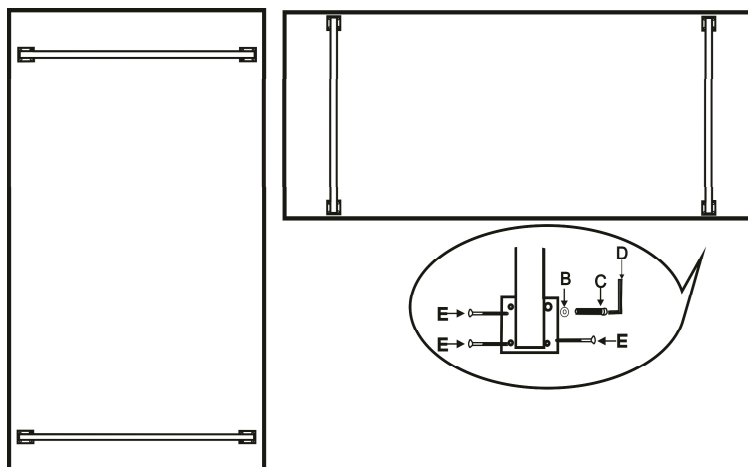

# Assembly Instruction

## Assembly Parts:

			LOVESEAT	CHAISE
A:	 860*60*150mm	METAL LEG	2PCS	2PCS
B:	 M8*0.8mm	WASHER	4PCS	4PCS
C:	 M8*24mm	BOLTS	4PCS	4PCS
D:	 M5	ALLEN KEY	1PC	1PC
E:	 M5*30mm	SCREW	12PCS	12PCS

The job is now complete!