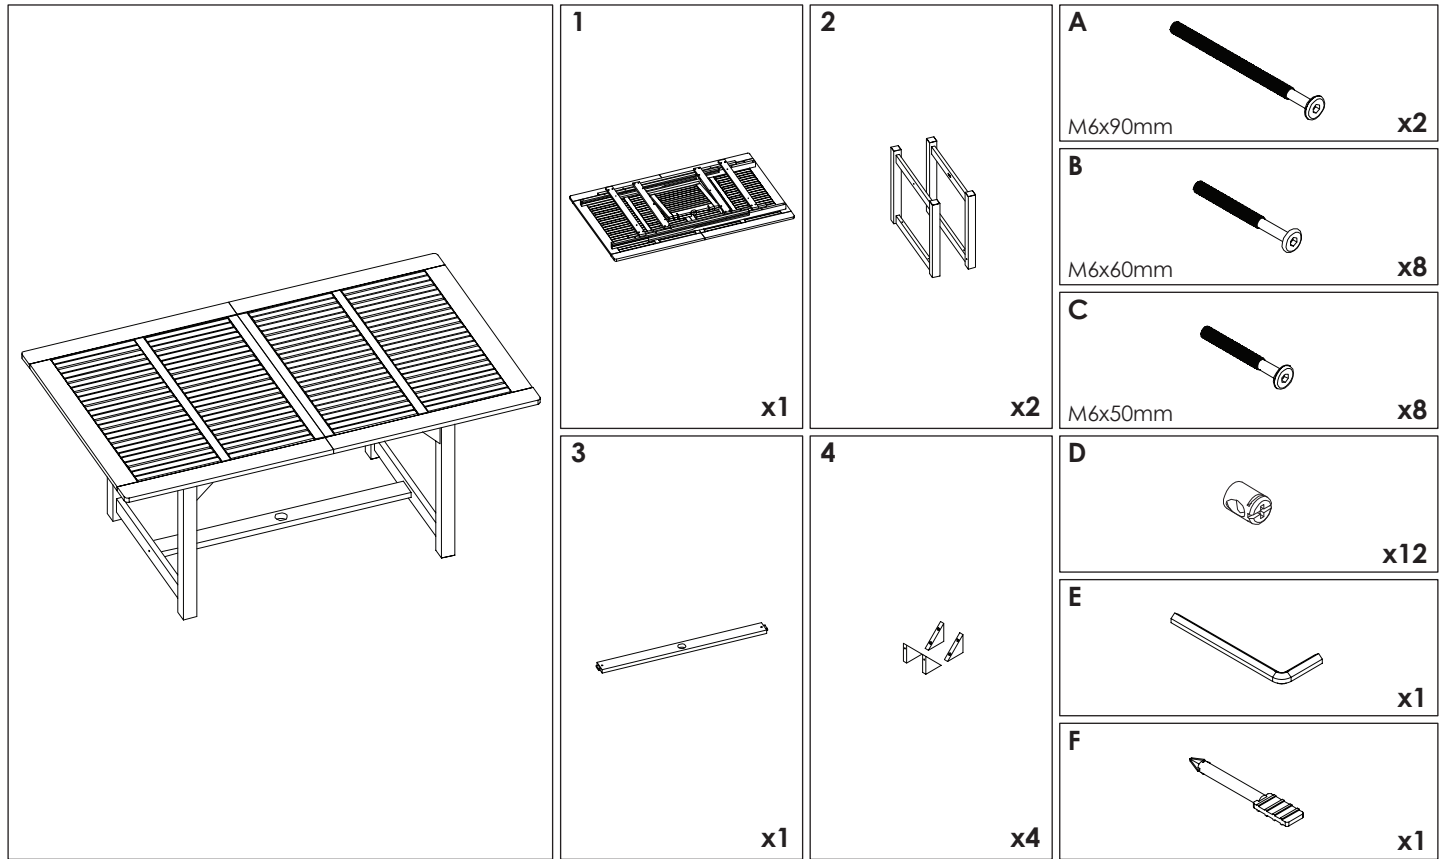

ASSEMBLY INSTRUCTION

NJ 0122

TEMPLE &
WEBSTER
WAPETRET

I.

II.

WARNING !!

DO NOT tighten any bolts UNTIL the product is completely assembled.