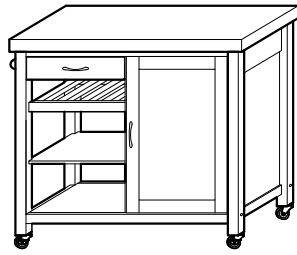

ASSEMBLY INSTRUCTIONS

TEMPLE & WEBSTER

Item : RTDENWHT

Not Provided

2 Persons

A	M6 x 40mm = 2	F	10.5Ø = 10	K	9mm = 4	P	M6 x 50mm = 2
B	M6 x 60mm = 10	G	M3.5 x 32mm = 8	L	24mm = 4	Q	50mm = 2
C	M6 x 13mm = 12	H	= 1	M	= 2	R	50mm = 2
D	1/4" = 2	I	M3 x 16mm = 2	N	20mm = 4		
E	Ball Shape = 1	J	= 2	O	= 8		