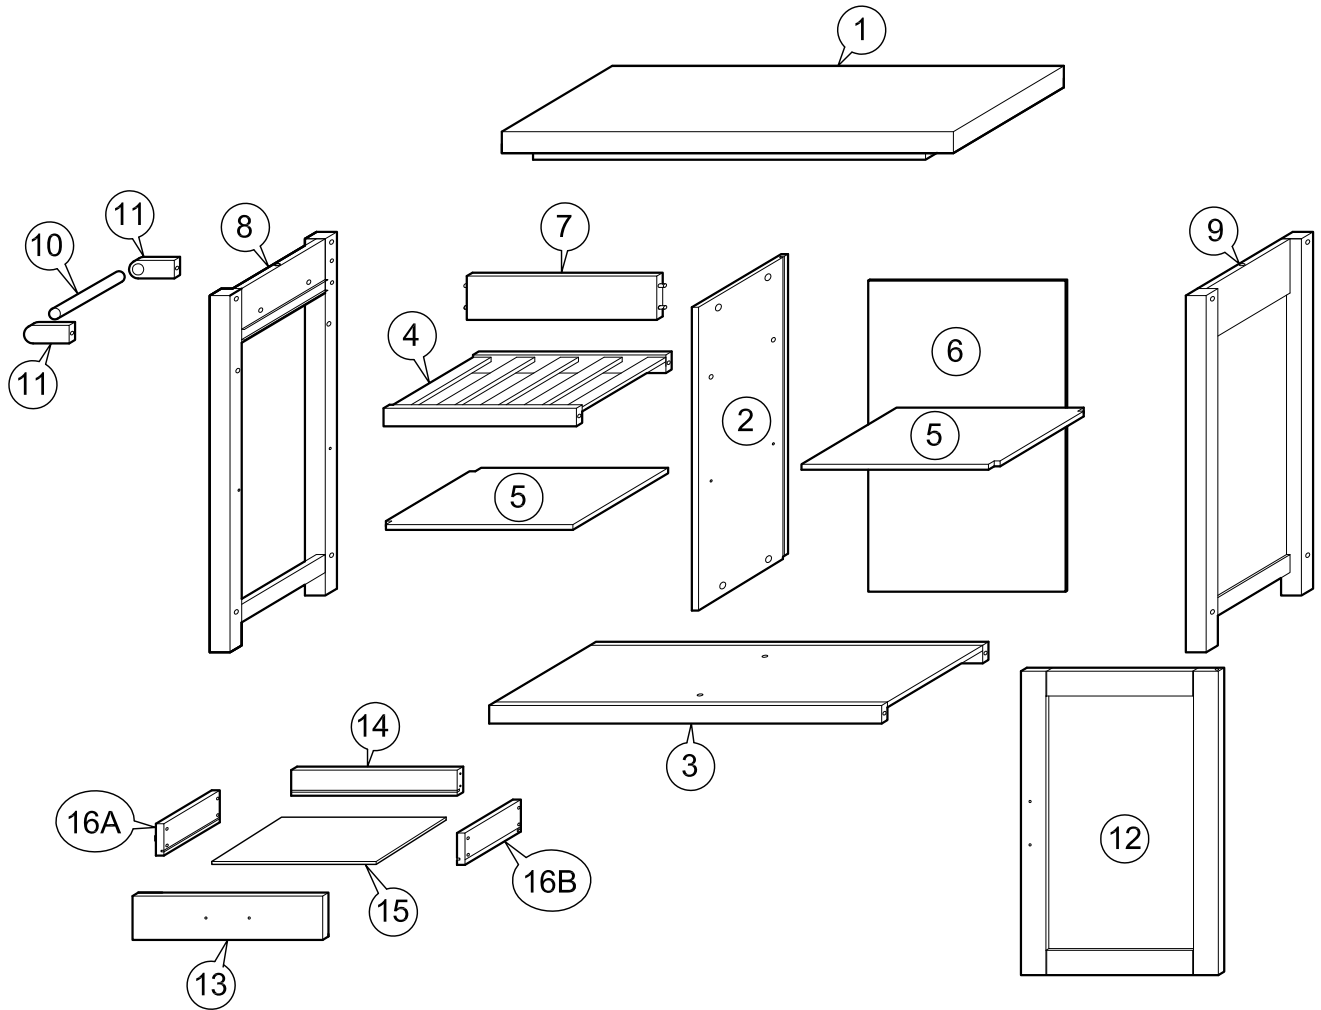

ASSEMBLY INSTRUCTIONS

TEMPLE & WEBSTER

Item : RTDENWHT

Not Provided

2 Persons

A	M6 x 40mm = 2	F	10.5Ø = 10	K	9mm = 4	P	M6 x 50mm = 2
B	M6 x 60mm = 10	G	M3.5 x 32mm = 8	L	24mm = 4	Q	50mm = 2
C	M6 x 13mm = 12	H	= 1	M	= 2	R	50mm = 2
D	1/4" = 2	I	M3 x 16mm = 2	N	20mm = 4		
E	Ball Shape = 1	J	= 2	O	= 8		

1

2

3

4

5

6

7

8