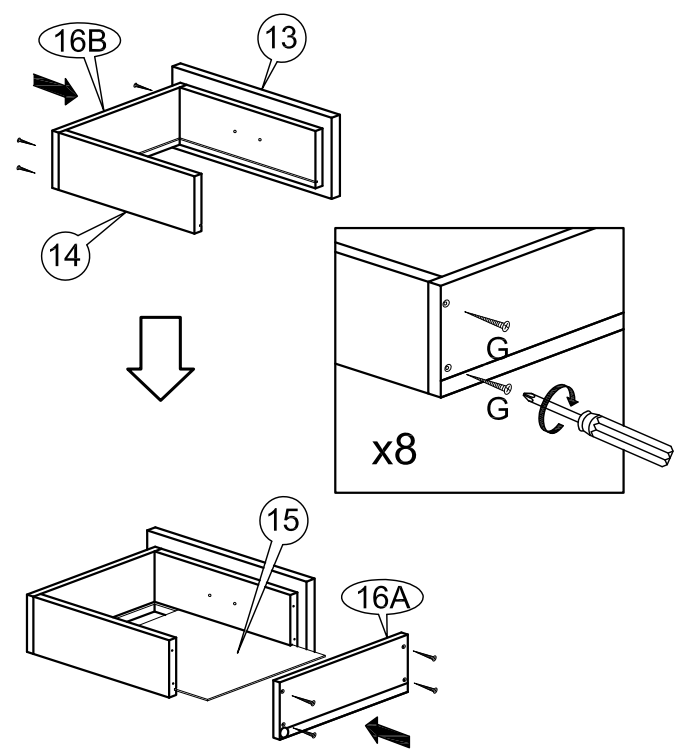

ASSEMBLY INSTRUCTIONS

TEMPLE & WEBSTER

Item : RTDENWHT

Not Provided

2 Persons

A	M6 x 40mm = 2	F	10.5Ø = 10	K	9mm = 4	P	M6 x 50mm = 2
B	M6 x 60mm = 10	G	M3.5 x 32mm = 8	L	24mm = 4	Q	50mm = 2
C	M6 x 13mm = 12	H	= 1	M	= 2	R	50mm = 2
D	1/4" = 2	I	M3 x 16mm = 2	N	20mm = 4		
E	Ball Shape = 1	J	= 2	O	= 8		

1

2

3

4

5

6

7

8