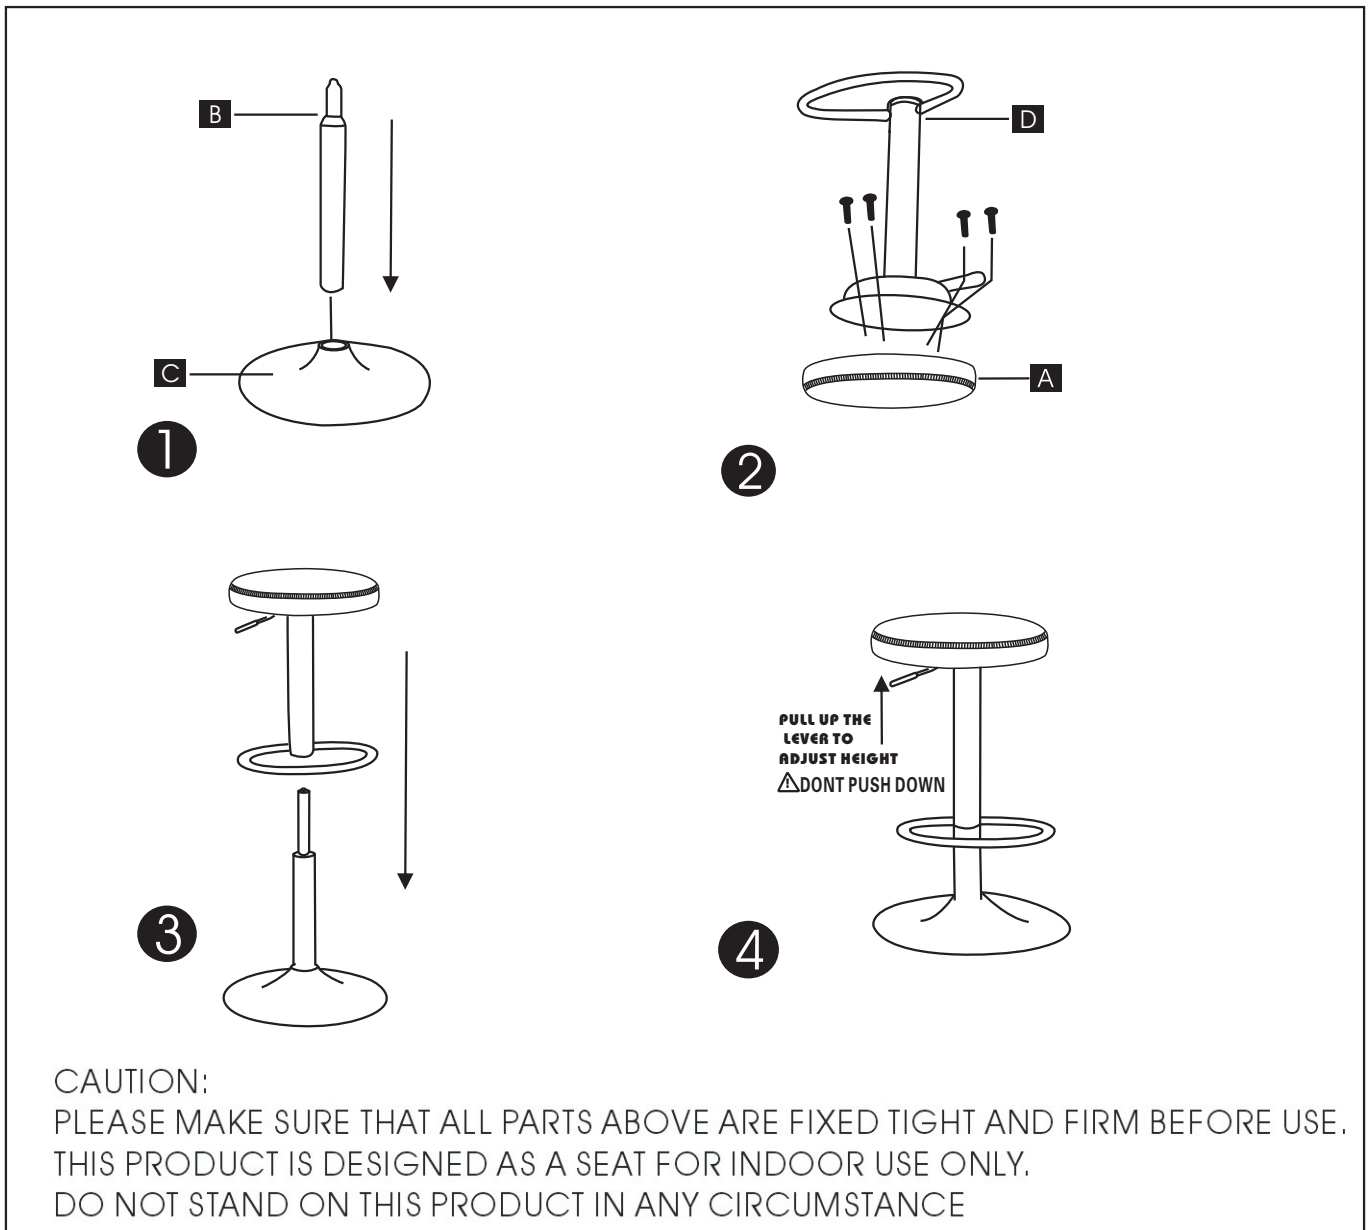

TEMPLE & WEBSTER

MJABSVCP

ASSEMBLY INSTRUCTIONS

CAUTION:

PLEASE MAKE SURE THAT ALL PARTS ABOVE ARE FIXED TIGHT AND FIRM BEFORE USE. THIS PRODUCT IS DESIGNED AS A SEAT FOR INDOOR USE ONLY. DO NOT STAND ON THIS PRODUCT IN ANY CIRCUMSTANCE