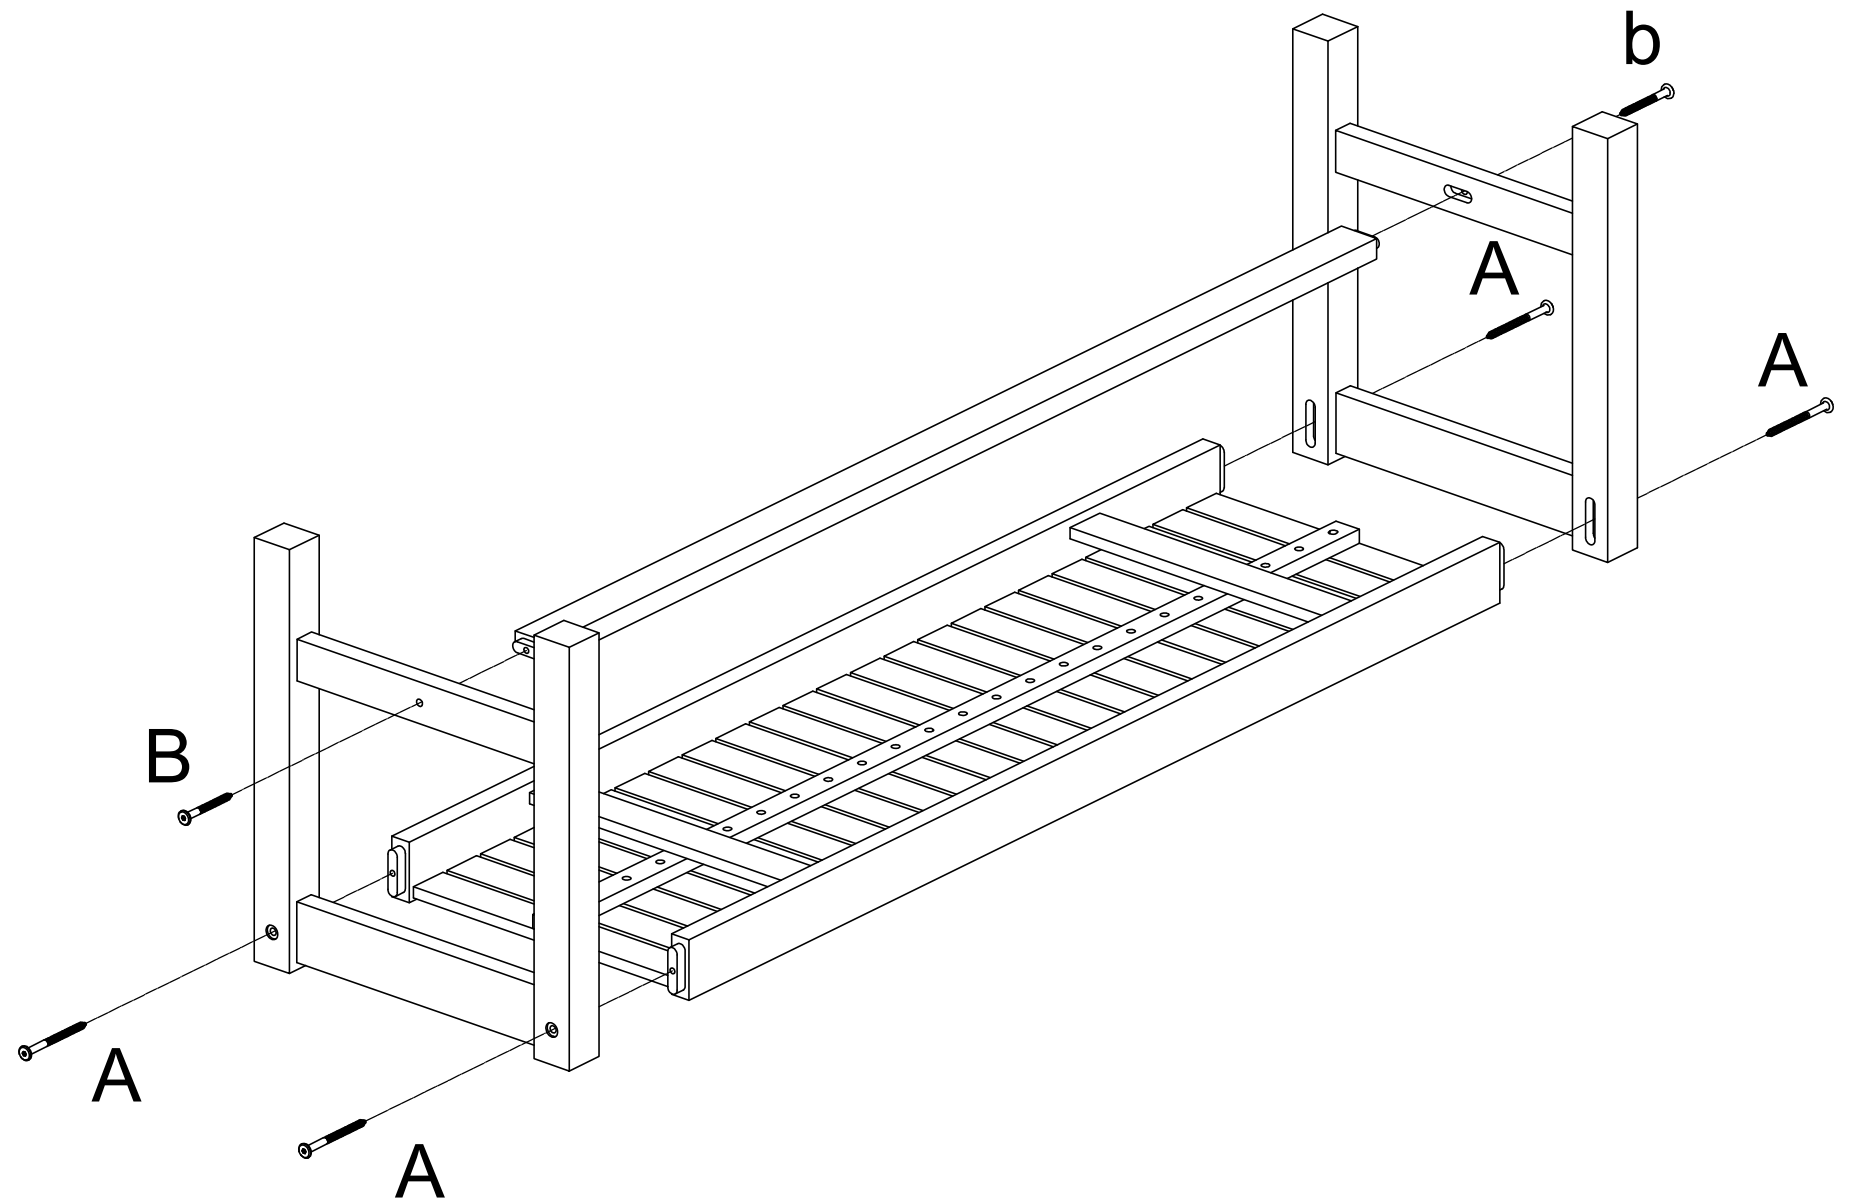

TEMPLE &
WEBSTER

ASSEMBLY INSTRUCTION

Code: BRSBSWHA

No.	Hardware	Q'ty
A	 Ø7x90x15	4 Pcs
B	 Ø7x70x15	2 Pcs
		2 Pcs

www.templeandwebster.com.au