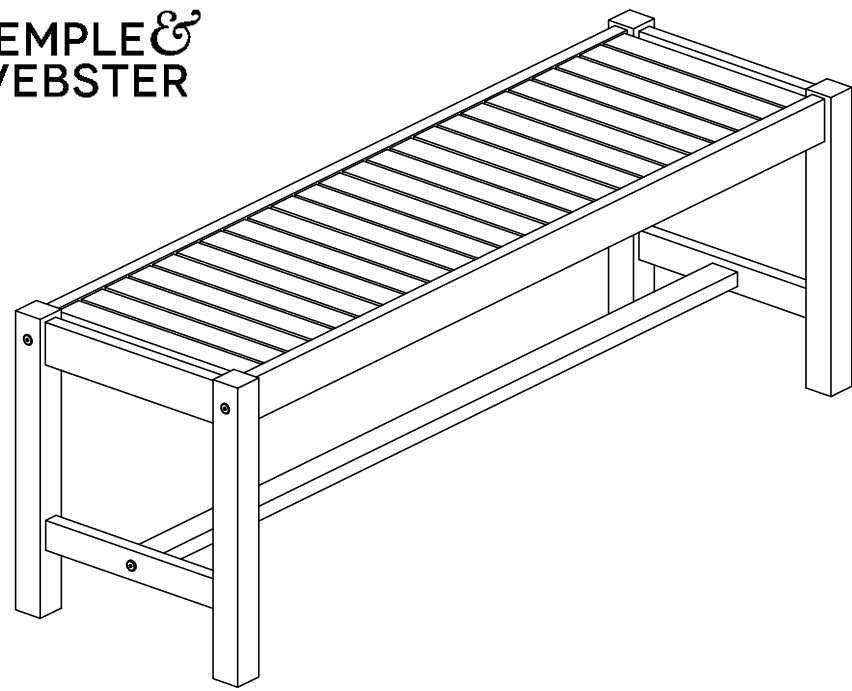

TEMPLE &
WEBSTER

ASSEMBLY INSTRUCTION

Code: BRSBSWHA

No.	Hardware	Q'ty
A	 Ø7x90x15	4 Pcs
B	 Ø7x70x15	2 Pcs
		2 Pcs

www.templeandwebster.com.au