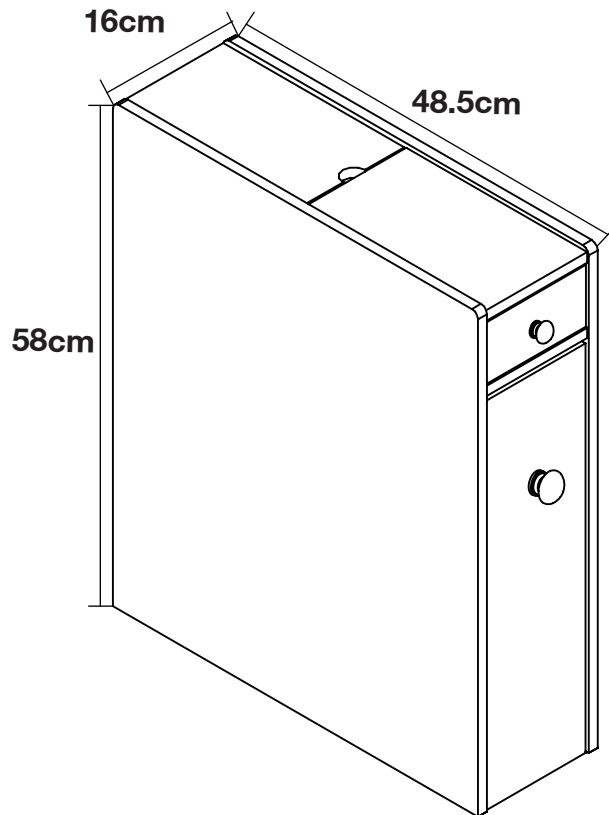

# Bathroom Utility Cabinet 2 colour handle option

**1.0hr**

APPROXIMATE ASSEMBLY TIME

2 PERSON ASSEMBLY

FLOOR AREA  
1M x 2M

REQUIRED ASSEMBLY SPACE

REQUIRED ASSEMBLY TOOLS

POZI SCREWDRIVER

## ASSEMBLED DIMENSIONS