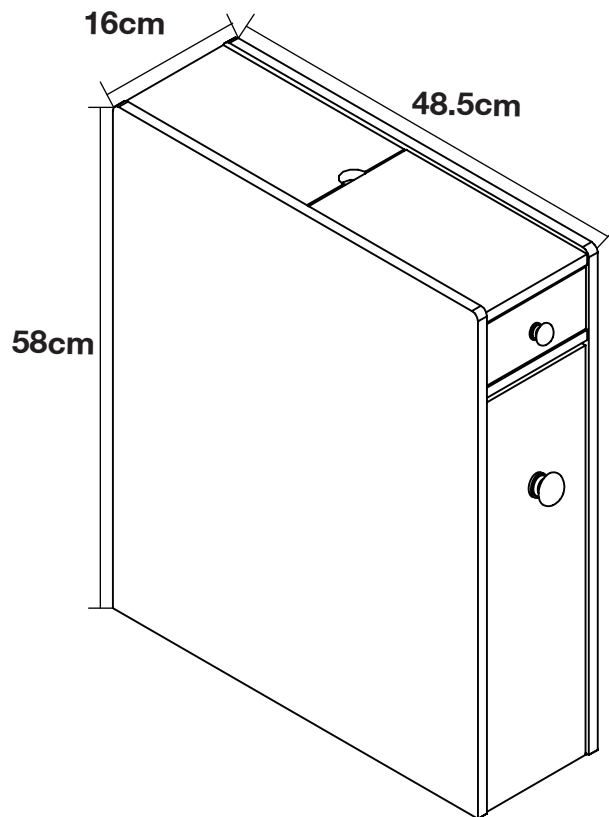

Bathroom Utility Cabinet 2 colour handle option

1.0hr

APPROXIMATE ASSEMBLY TIME

2 PERSON ASSEMBLY

FLOOR AREA
1M x 2M

REQUIRED ASSEMBLY SPACE

REQUIRED ASSEMBLY TOOLS

POZI SCREWDRIVER

MEASURING TAPE

DRILL

ASSEMBLED DIMENSIONS

Bathroom Utility Cabinet 2 colour handle option

Tips before you start:

1. Please check that all parts are present before you start the assembly of your furniture.
2. For ease and speed of assembly, we recommend that before you commence each step of the assembly, that you identify all the parts required for that step.
3. For larger items, please ensure that you have sufficient space and people (as indicated on page 1) to assemble your product safely.
4. We recommend that, where possible, all items are assembled near to the area in which they will be placed in use, to avoid moving the product unnecessarily once assembled.
5. For the protection of your furniture, we recommend that the product is placed on a protected surface during assembly to prevent any damage.
6. During assembly please take care not to over-tighten any fittings, as this may damage the product.
7. Always place the product on a flat, steady and stable surface.
8. Do not stand on the product. Do not use the product as a stepladder.
9. This product is intended for indoor, household use only as it is non industrial product.