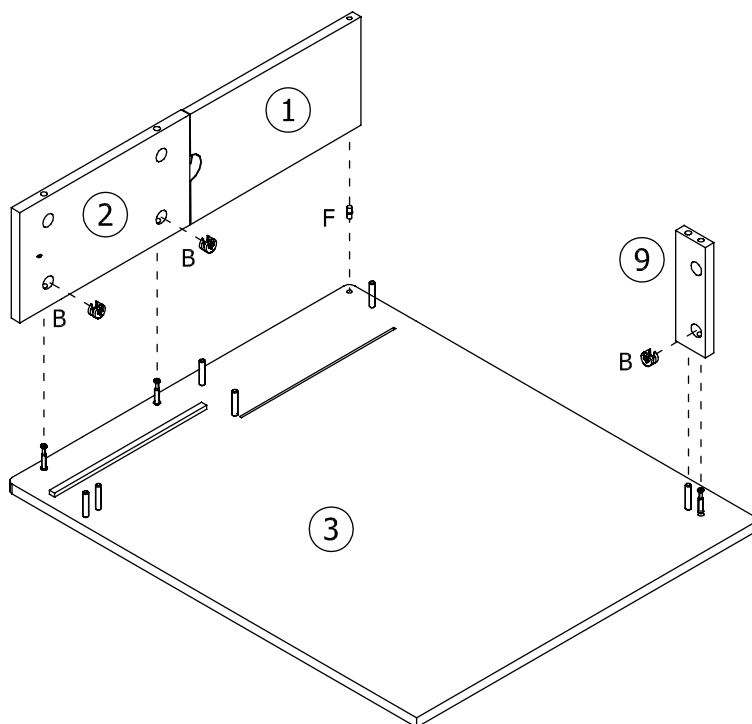

Bathroom Utility Cabinet 2 colour handle option

STEP 1

STEP 2