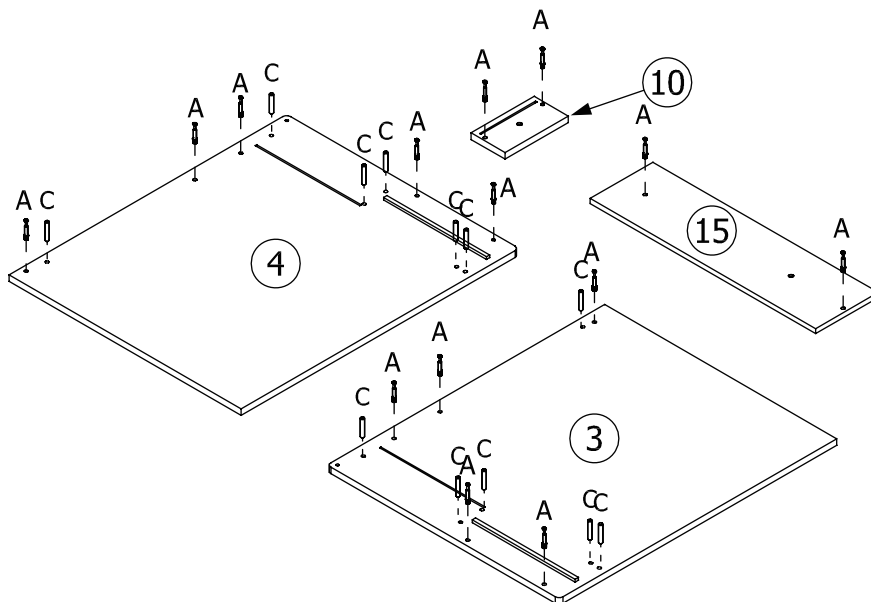

Bathroom Utility Cabinet 2 colour handle option

STEP 1