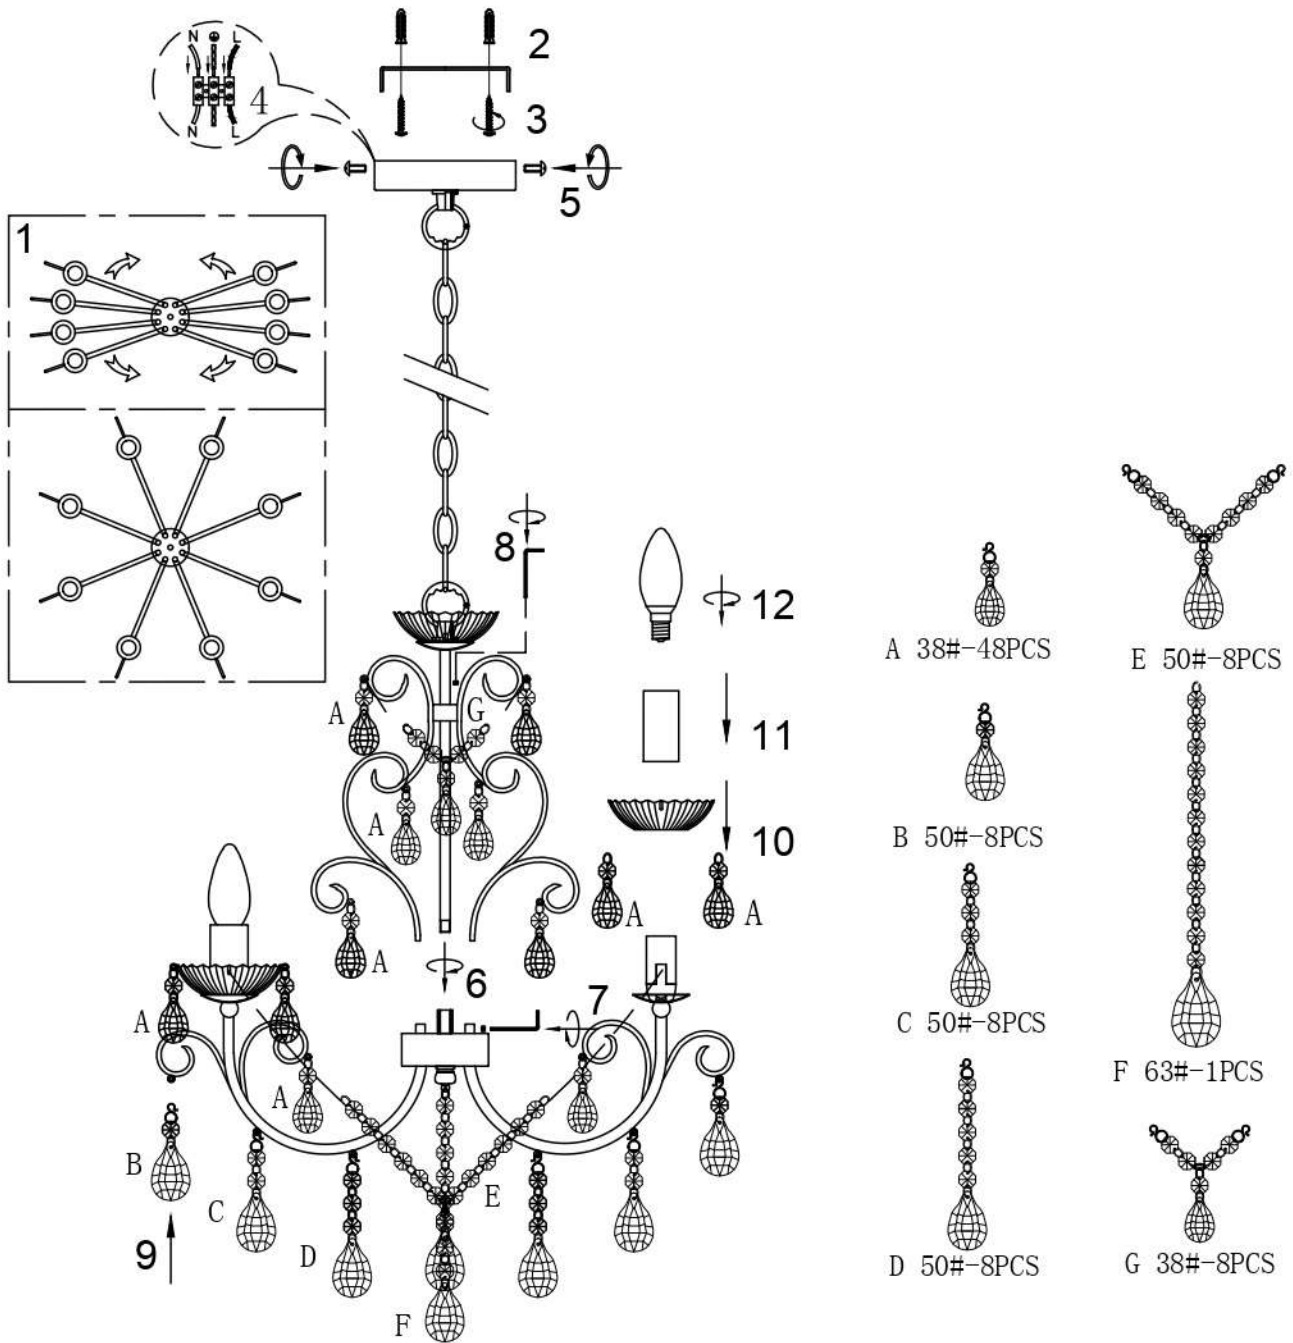

MODEL NUMBER:LL002CH109L  
 GLOBE:8\*E14 MAX 40W  
 RATED VOLTAGE: 220-240V AC 50/60Hz  
 IP20

To ensure using safety, please read the instructions carefully before installation.

- Make sure lamp is unplugging whilst cleaning or changing light bulb
- The bulb, lamp holder or shade may get hot when the lamp is operating, do not touch them to avoid a hazard
- The external flexible cable or cord of this luminaire cannot be replaced; if the cord is damaged, the luminaire shall be destroyed.
- Do NOT cover the lamp
- Indoor use only