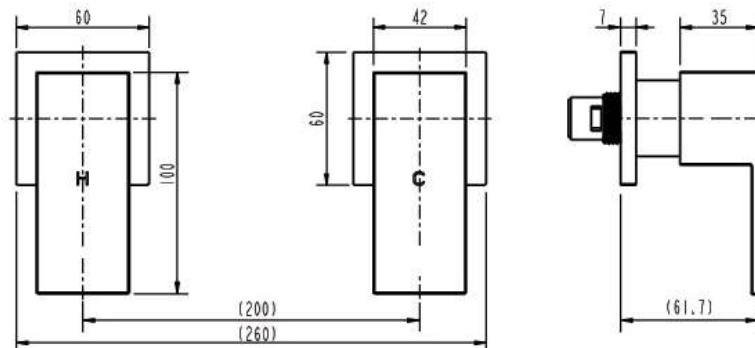

# Bathroom Shower / Bath Mixer Tap Set Electroplated Matte Black Finish

105.10.09