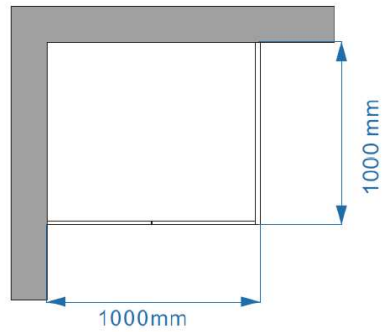

# 1000 x 1000mm Frameless 10mm Glass Shower Screen

| SIZE (mm)      | Fixed pannel A (mm) | Door pannel B (mm) | Fixed pannel C(mm) | Door Opening (mm) |
|----------------|---------------------|--------------------|--------------------|-------------------|
| 1000x1000x2000 | 340x2000            | 630x1985           | 980x2000           | 645               |