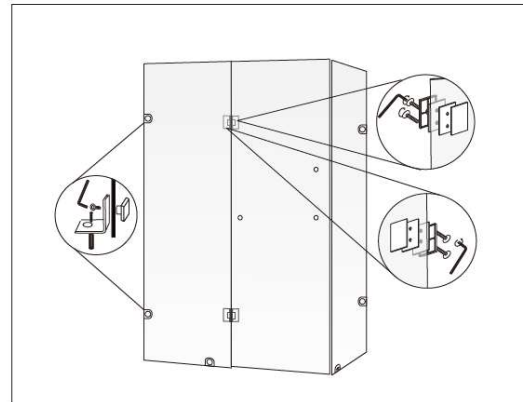

# 1000 x 900mm Frameless 10mm Glass Shower

SIZE (mm)	Fixed pannel A (mm)	Door pannel B (mm)	Fixed pannel C(mm)	Door Opening (mm)
1000x900x2000	340x2000	630x1985	880x2000	645