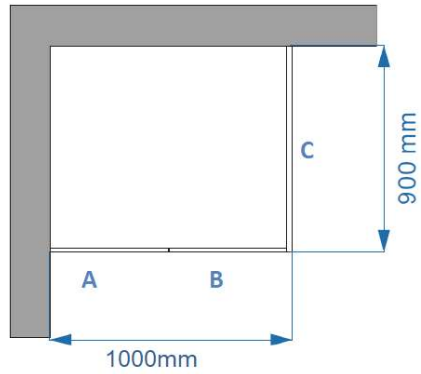

# 1000 x 900mm Frameless 10mm Glass Shower

SIZE (mm)	Fixed pannel A (mm)	Door pannel B (mm)	Fixed pannel C(mm)	Door Opening (mm)
1000x900x2000	340x2000	630x1985	880x2000	645