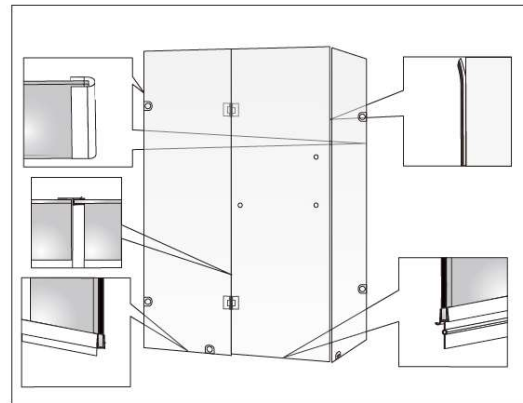

# 1000 x 900mm Frameless 10mm Glass Shower

SIZE (mm)	Fixed pannel A (mm)	Door pannel B (mm)	Fixed pannel C(mm)	Door Opening (mm)
1000x900x2000	340x2000	630x1985	880x2000	645