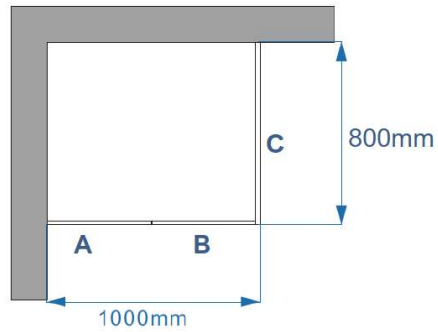

# 1000 x 800mm Frameless 10mm Glass Shower Screen

SIZE (mm)	Fixed pannel A (mm)	Door pannel B (mm)	Fixed pannel C(mm)	Door Opening (mm)
1000x1000x2000	340x2000	630x1985	780x2000	645