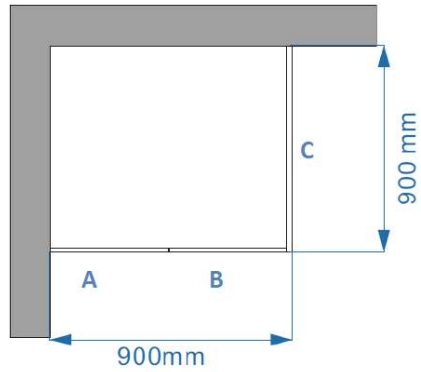

900 x 900mm Frameless 10mm Glass Shower

SIZE (mm)	Fixed pannel A (mm)	Door pannel B (mm)	Fixed pannel C(mm)	Door Opening (mm)
900x900x2000	240x2000	630x1985	880x2000	645