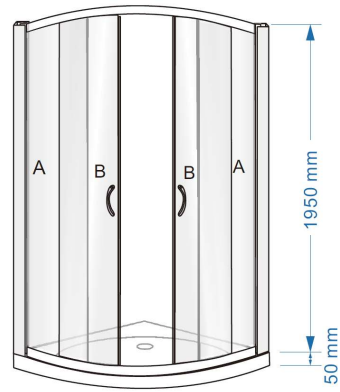

100 x 100cm Rounded Sliding 6mm Curved Shower Screen with Base

SIZE (mm)	Fixed pannel+Profile A (mm)	Door pannel B (mm)	Door Opening (mm)	Tray size (mm)
1000x1000x200	410X1950	430X1934	650	1000x1000x50