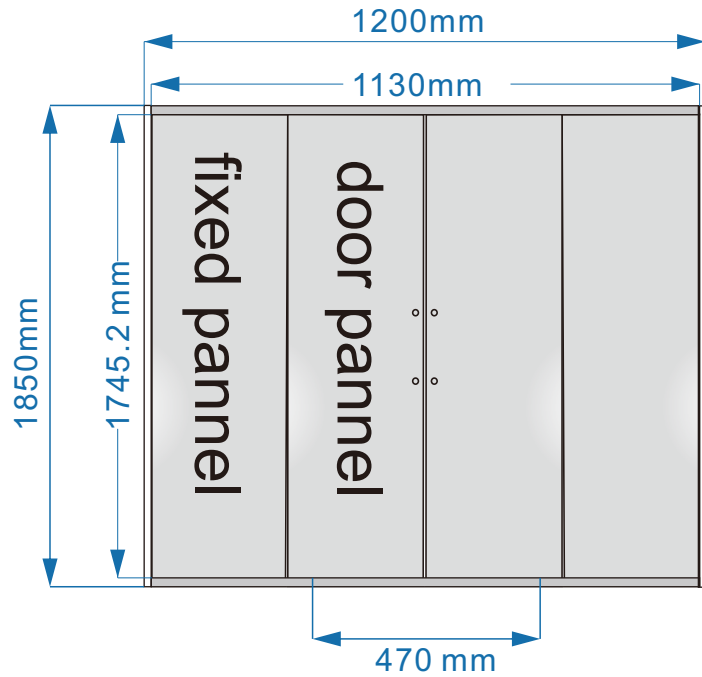

**Model:** HIS-FRAME-1200-FRONT  
**Size:** 1200x1850mm

SIZE (mm)	Fixed pannel (mm)	Door pannel (mm)	Door Opening (mm)
1200x1850	237x1773	335x1820	470