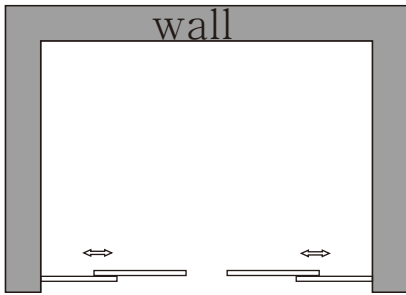

**Model:** HIS-FRAME-1200-FRONT  
**Size:** 1200x1850mm

SIZE (mm)	Fixed pannel (mm)	Door pannel (mm)	Door Opening (mm)
1200x1850	237x1773	335x1820	470