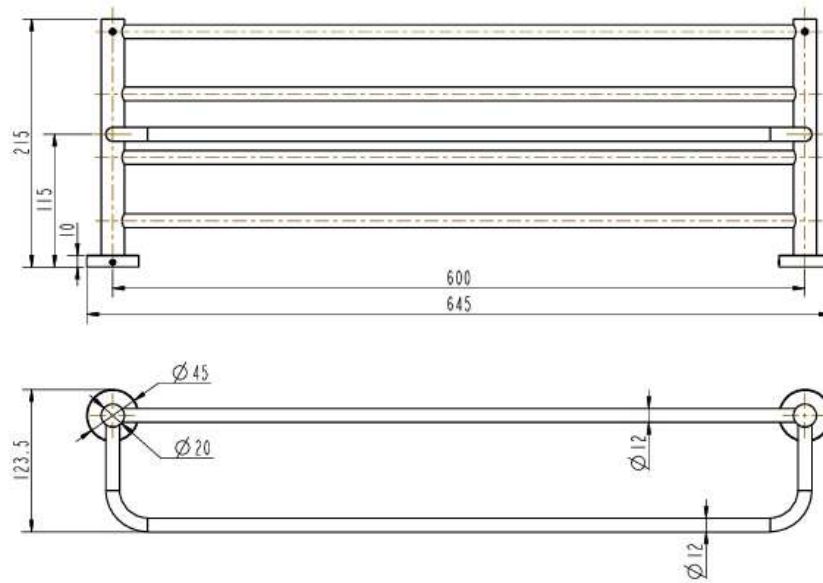

# Classic Towel Bar Rail Bathroom Electroplated Matte Black Finish

5021