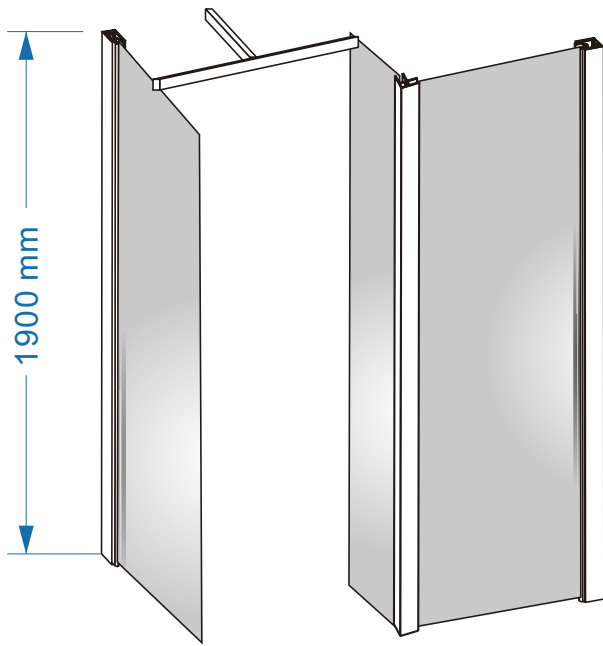

MODEL: HIS-WIN-1200-800

SIZE: 1200X800X1900MM

SIZE (mm)	Pannel A (mm)	Pannel B (mm)	Pannel C (mm)
1200X800X1900	650X1900	650X1900	225X1900