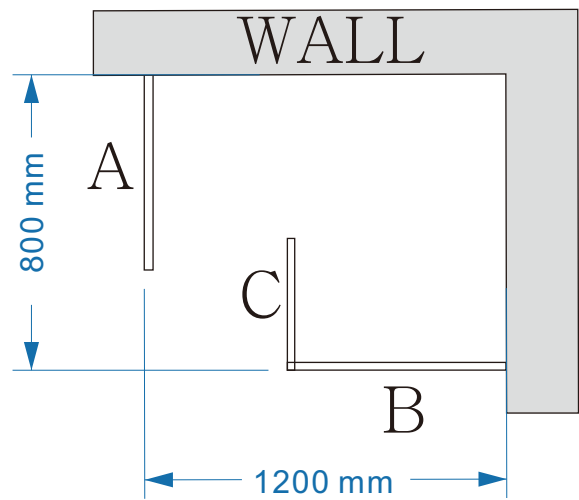

MODEL: HIS-WIN-1200-800

SIZE: 1200X800X1900MM

SIZE (mm)	Pannel A (mm)	Pannel B (mm)	Pannel C (mm)
1200X800X1900	650X1900	650X1900	225X1900