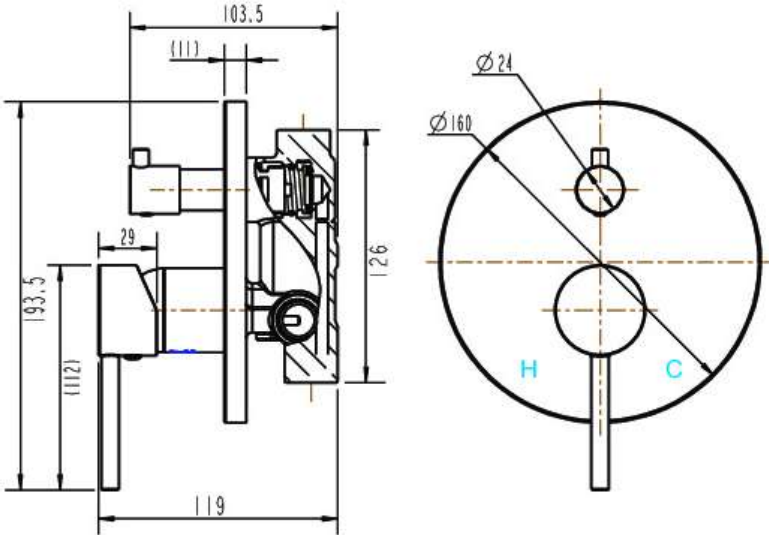

Shower Bath Mixer Diverter Tap Watermark Approved Electroplated Matte Black

201.70.06BK