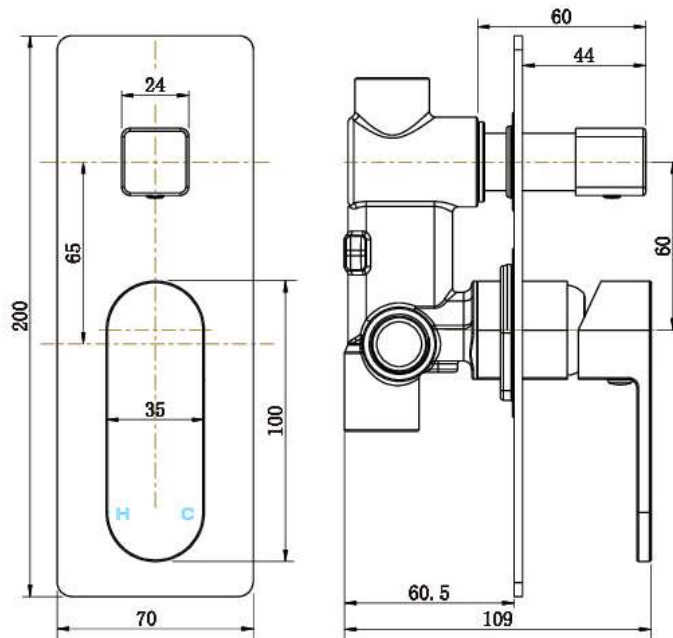

Shower Bath Mixer Diverter Tap Watermark Approved Electroplated Matte Black

403.50.06