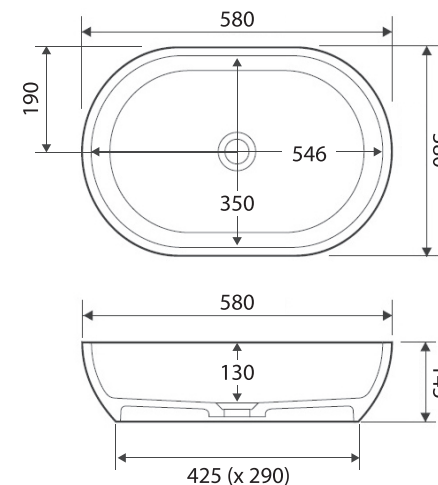

## ABOVE COUNTER BASIN

### Features

- Cast stone solid surface
- No tap hole or overflow
- Requires 32 mm waste without overflow (not included)
- Capacity: 14 litres
- Weight: 10kg

While we aim to ensure specifications are correct at the time of publication, Fienza reserves the right to make modifications without prior notice. Physical colour may vary from image shown. All measurements are shown in millimetres. For ceramic products, please allow +/- 10 mm tolerance for manufacturing variance. Always use physical product measurements for mark-ups and roughing-in as the technical drawing may differ from actual product received.