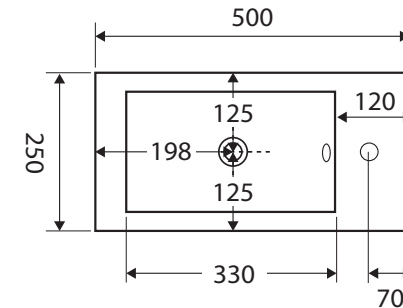

Linea Right-Hand WALL-HUNG BASIN

Features

- Fully vitreous china
- One tap hole with overflow
- Requires 32 mm waste with overflow (not included)
- Wall mounting bolts included
- Not reversible (due to bolt holes)
- Capacity: 4 litres

While we aim to ensure specifications are correct at the time of publication, Fienza reserves the right to make modifications without prior notice. Physical colour may vary from image shown. All measurements are shown in millimetres. For ceramic products, please allow +/- 10 mm tolerance for manufacturing variance. Always use physical product measurements for mark-ups and roughing-in as the technical drawing may differ from actual product received.