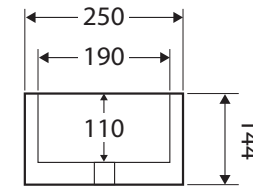

Linea Right-Hand WALL-HUNG BASIN

Features

- Fully vitreous china
- One tap hole with overflow
- Requires 32 mm waste with overflow (not included)
- Wall mounting bolts included
- Not reversible (due to bolt holes)
- Capacity: 4 litres

While we aim to ensure specifications are correct at the time of publication, Fienza reserves the right to make modifications without prior notice. Physical colour may vary from image shown. All measurements are shown in millimetres. For ceramic products, please allow +/- 10 mm tolerance for manufacturing variance. Always use physical product measurements for mark-ups and roughing-in as the technical drawing may differ from actual product received.