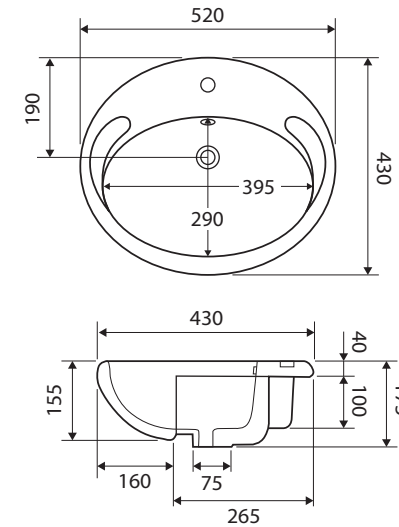

Micki

SEMI-RECESSED BASIN

Features

- Gloss white finish
- Fully vitreous china
- Requires 32 mm waste with overflow (not included)
- Capacity: 4 litres

Please note: Due to the nature of ceramic as a material, small variations in size and shape do occur. Ensure that the measurements of the purchased basin are checked physically BEFORE cutting any counter-top. Specification drawings are a guide only. Fienza will not be held liable for any errors made by external parties when cutting counter-tops.

Available in

1 Tap Hole
RB760

3 Tap Holes
RB760-3

Cleaning & Care

- Wipe with a clean, soft cloth and mild soapy water or non-abrasive bathroom cleaner. Test in an inconspicuous area before cleaning the whole basin.
- Avoid placing hot objects, such as hair straighteners, on any surface as these will cause discolouration and marking.
- Spills of hair dye, after-shave lotion, nail polish and remover, aerosol spray and other harsh chemicals should be removed immediately to prevent damage and discolouration. Clean immediately with mild soapy water using a clean, soft cloth.

While we aim to ensure specifications are correct at the time of publication, Fienza reserves the right to make modifications without prior notice. Physical colour may vary from image shown. All measurements are shown in millimetres. For ceramic products, please allow +/- 10 mm tolerance for manufacturing variance. Always use physical product measurements for mark-ups and roughing-in as the technical drawing may differ from actual product received.