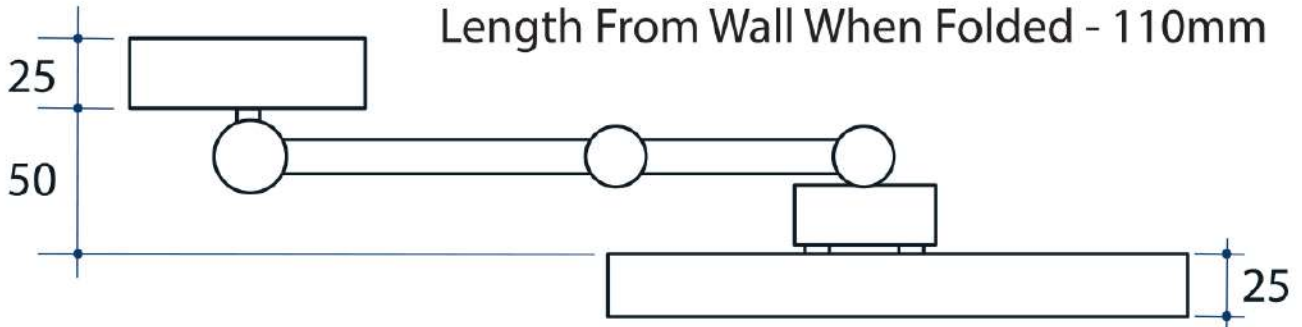

Maximum Distance From Wall 390mm  
 Length From Wall When Folded - 110mm

Note: All dimensions are in millimetres (mm)