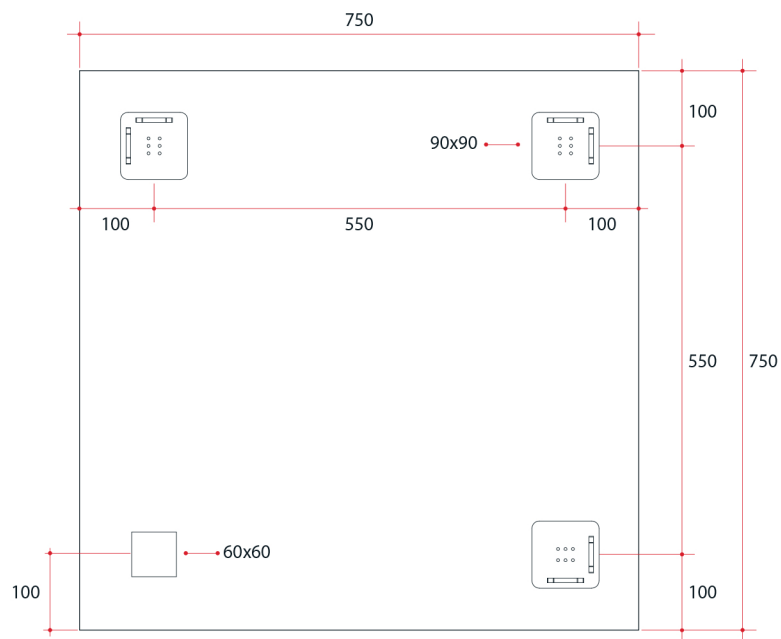

Specification Sheet

Note: All dimensions are in millimetres (mm)

Stock Code	Size (mm)	Shape	Edge
MS7575HN	750 x 750 x 5	Square	25mm Bevel

Portrait or landscape mounting

Safety backing film

Copper-free mirror