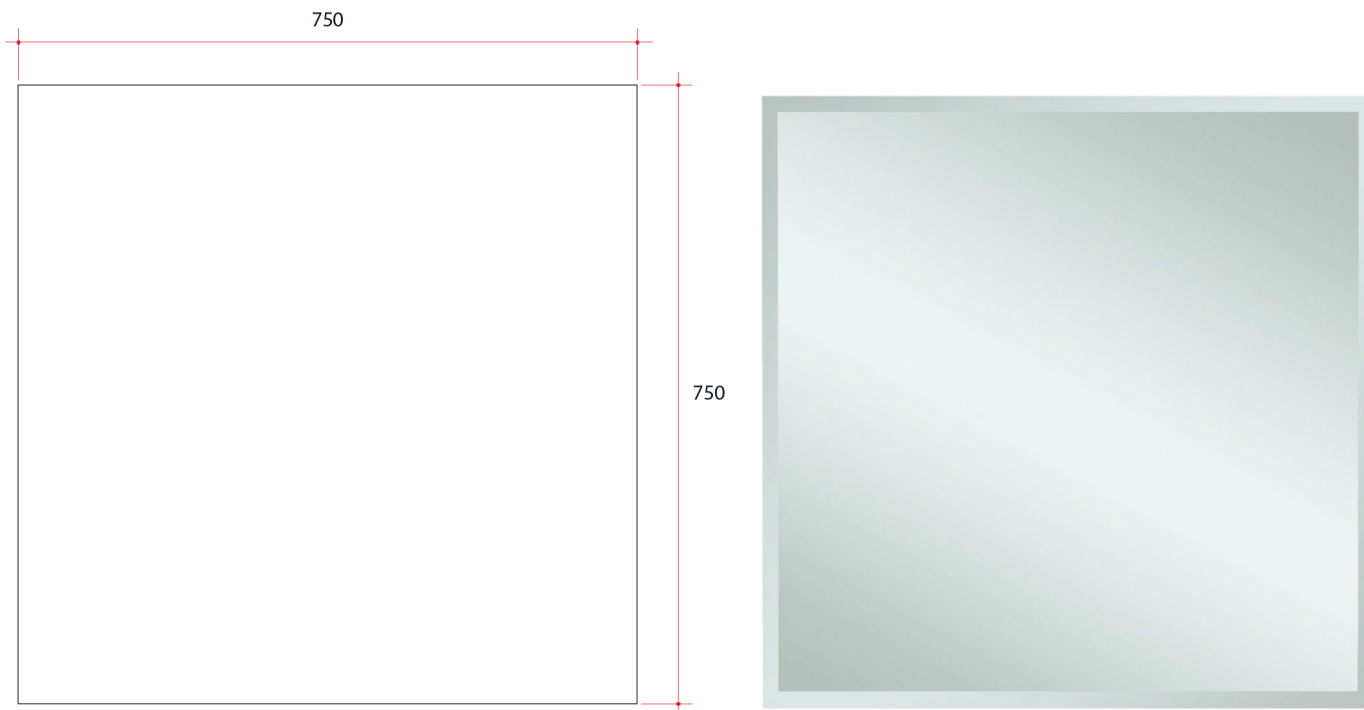

Specification Sheet

Note: All dimensions are in millimetres (mm)

Stock Code	Size (mm)	Shape	Edge
MS7575GTD	750 x 750 x 5	Square	25mm Bevel

**Portrait or
landscape
mounting**

**Safety backing
film**

**Copper-free
mirror**