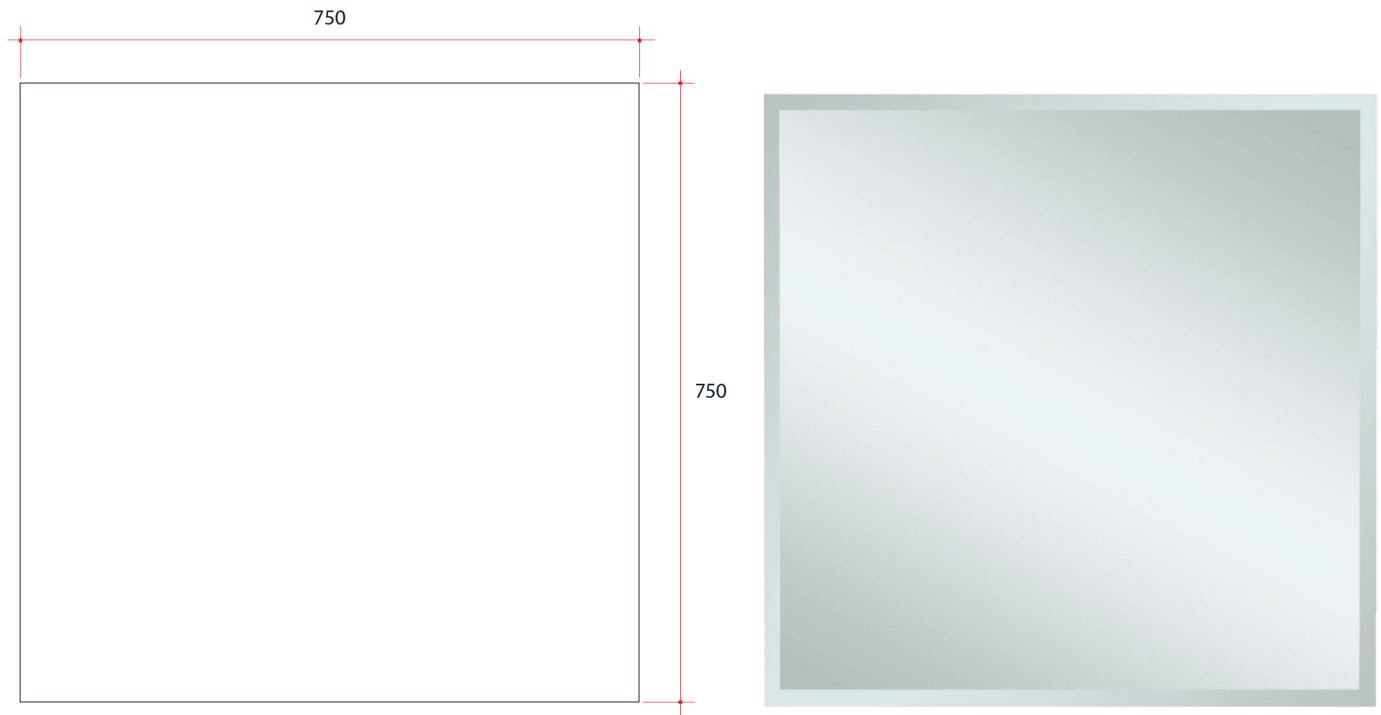

Specification Sheet

Note: All dimensions are in millimetres (mm)

Stock Code	Size (mm)	Shape	Edge
MS7575GT	750 x 750 x 5	Square	25mm Bevel

Portrait or landscape
mounting

Safety backing film

Copper-free mirror