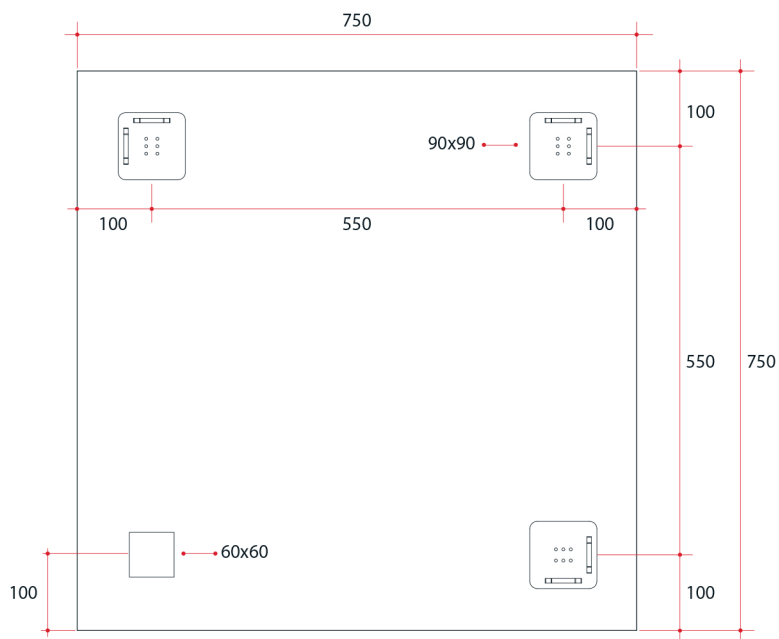

# Specification Sheet

Note: All dimensions are in millimetres (mm)

Stock Code	Size (mm)	Shape	Edge
JS7575HN	750 x 750 x 5	Square	Polished Edge

Portrait or landscape mounting

Safety backing film

Copper-free mirror