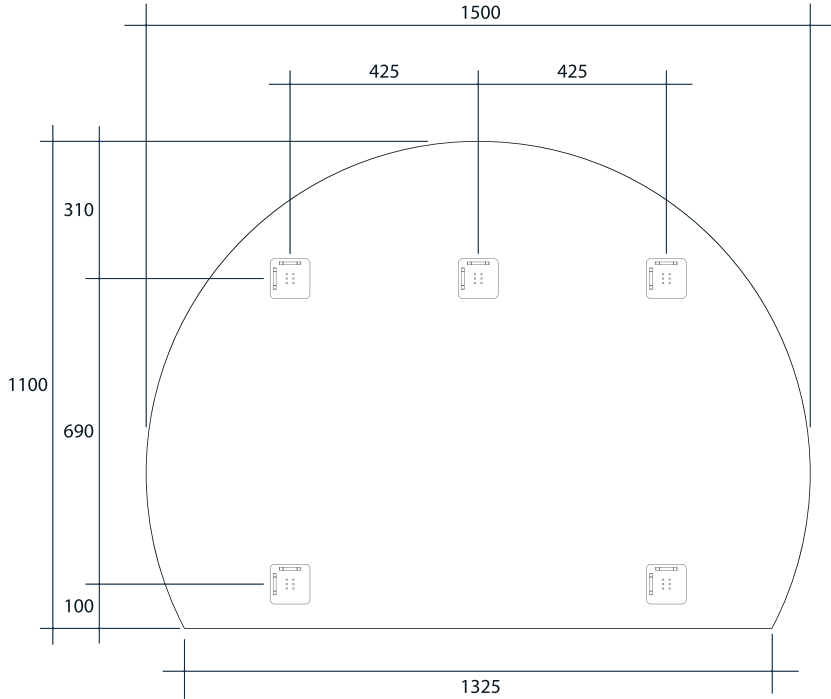

Hamilton D-Shaped Polished Edge Mirror

Note: All dimensions are in millimetres (mm)

Stock Code	Size (mm) W x H x D	Shape	Edge
HD1511HND	1100 x 1500 \varnothing x 11	D-Shaped	Polished Edge

Please note: Bracket location may vary +/- 5mm. do not pre-drill holes for mounts before confirming exact locations on your mirror. Do not use or measure from drawings.

Note: All dimensions are in millimetres (mm)

Stock Code	Size (mm)	Heat Output (W)	Voltage - Frequency
TM5885	580 x 850	100	220 - 240V 50Hz

Thermomirror demisters must be installed by a qualified electrician.
The demister cannot be cut, pierced or modified in anyway.