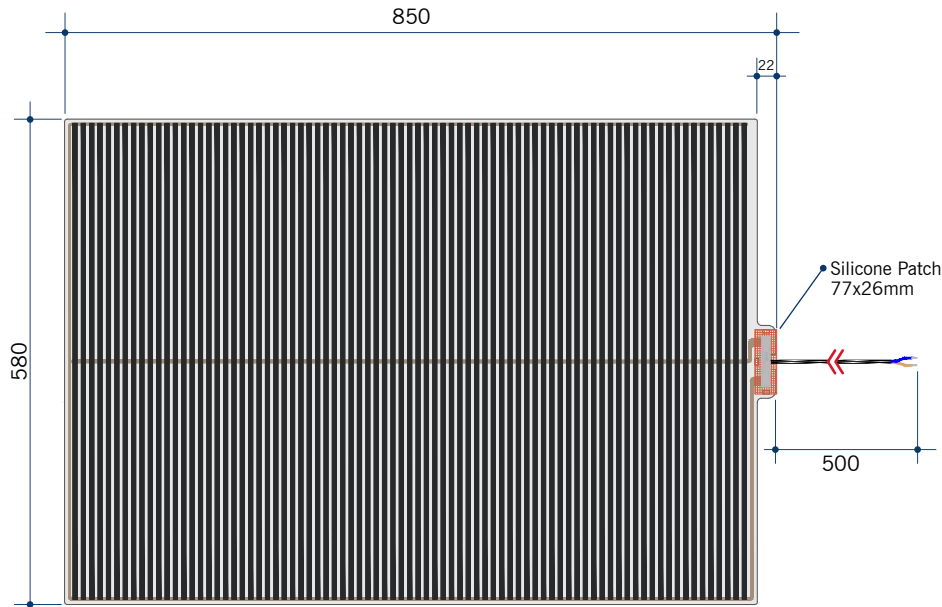

Hamilton D-Shaped Polished Edge Mirror

Note: All dimensions are in millimetres (mm)

Stock Code	Size (mm) W x H x D	Shape	Edge
HD1511HND	1100 x 1500 \varnothing x 11	D-Shaped	Polished Edge

Please note: Bracket location may vary +/- 5mm. do not pre-drill holes for mounts before confirming exact locations on your mirror. Do not use or measure from drawings.

Mirrors will need to be installed in accordance with the Installation Guide. Ablaze does not take responsibility for incorrect installation of these mirrors.

Thermomirror Mirror Demister

Ultra-thin Demister Pad for use on Bathroom Mirrors

Note: All dimensions are in millimetres (mm)

Stock Code	Size (mm)	Heat Output (W)	Voltage - Frequency
TM5885	580 x 850	100	220 - 240V 50Hz

Thermomirror demisters must be installed by a qualified electrician.
The demister cannot be cut, pierced or modified in anyway.