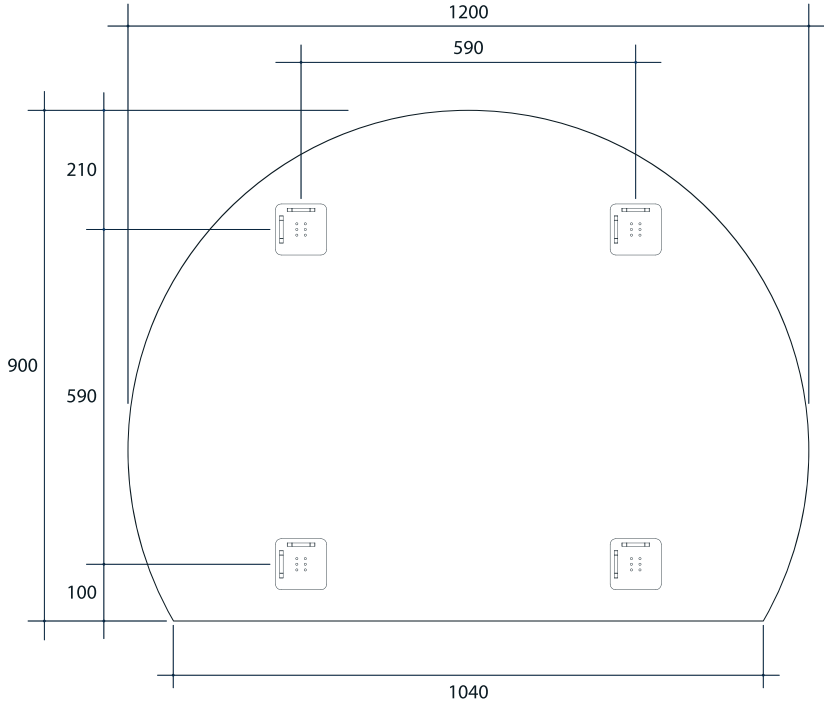

# Hamilton D-Shaped Polished Edge Mirror

Note: All dimensions are in millimetres (mm)

Stock Code	Size (mm) W x H x D	Shape	Edge
HD1290HND	900 x 1200 $\varnothing$ x 11	D-Shaped	Polished Edge

**Please note:** Bracket location may vary +/- 5mm. do not pre-drill holes for mounts before confirming exact locations on your mirror. Do not use or measure from drawings.

# Thermomirror Mirror Demister

Ultra-thin Demister Pad for use on Bathroom Mirrors

Note: All dimensions are in millimetres (mm)

Stock Code	Size (mm)	Heat Output (W)	Voltage - Frequency
TM4170	410 x 700	60	220 - 240V 50Hz