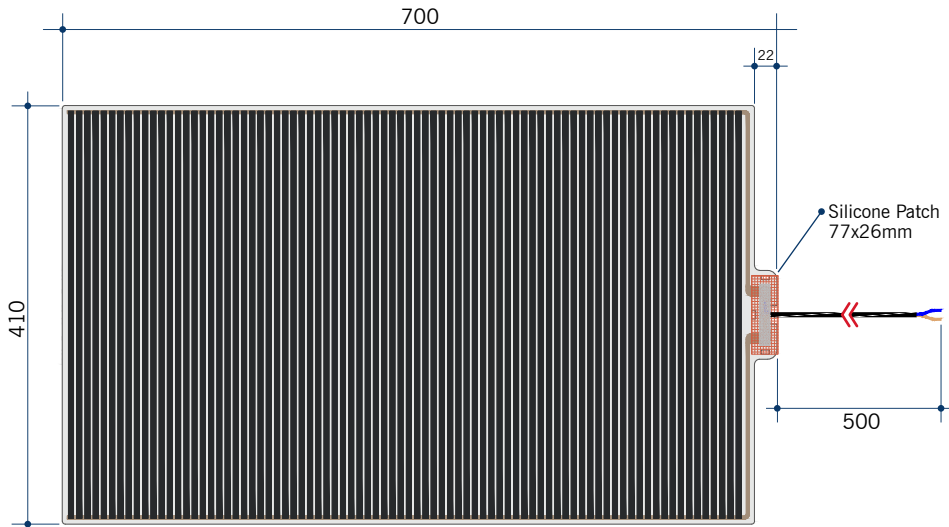

# Hamilton D-Shaped Polished Edge Mirror

Note: All dimensions are in millimetres (mm)

Stock Code	Size (mm) W x H x D	Shape	Edge
HD1290HND	900 x 1200 $\varnothing$ x 11	D-Shaped	Polished Edge

**Please note:** Bracket location may vary +/- 5mm. do not pre-drill holes for mounts before confirming exact locations on your mirror. Do not use or measure from drawings.

# Thermomirror Mirror Demister

Ultra-thin Demister Pad for use on Bathroom Mirrors

Note: All dimensions are in millimetres (mm)

Stock Code	Size (mm)	Heat Output (W)	Voltage - Frequency
TM4170	410 x 700	60	220 - 240V 50Hz