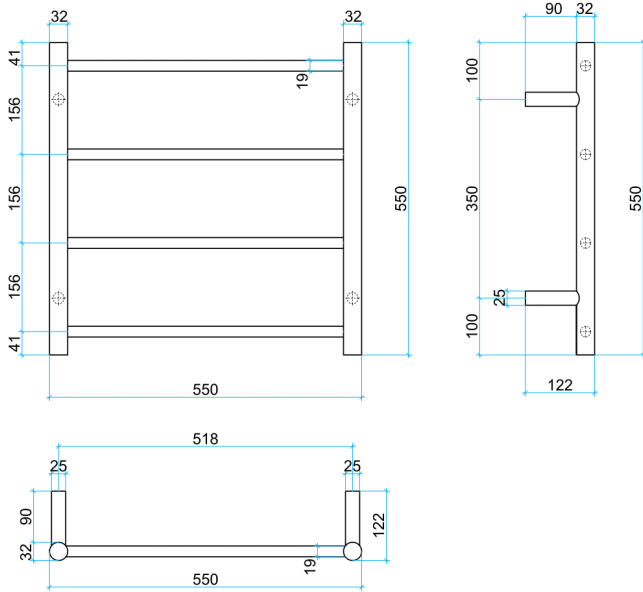

Thermorail Ladder Towel Rails 240V

Electric Heated Towel Rails for use in bathrooms

This rail has Multiflex wiring which means that there is a connection point on both the left and right hand side of the rail and the lead can be connected to either side. Being a dry element rail, this can be mounted either way up meaning the wiring can be from any of the four mounting points.

Stock Code	Finish	Size (mm)	Output (W)	No. of Bars
SR25MBG	Brushed Gold	W550 x H550 x D122	41 Watts	4

PLEASE NOTE: Specifications are for information purposes only. Whilst every effort has been made to ensure the product specifications are accurate, due to continuing product development and improvement the specifications are subject to change. Specifications can be used to rough in and fit timber supports in the wall however we recommend no holes are drilled without having the product on site or verifying the details with the manufacturer. Thermogroup cannot be held liable or responsible for errors due to updated specifications.