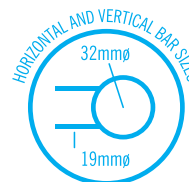

Thermorail Ladder Towel Rails 240V

Electric Heated Towel Rails for use in bathrooms

This rail has Multiflex wiring which means that there is a connection point on both the left and right hand side of the rail and the lead can be connected to either side. Being a dry element rail, this can be mounted either way up meaning the wiring can be from any of the four mounting points.

Stock Code	Finish	Size (mm)	Output (W)	No. of Bars
SR25MBG	Brushed Gold	W550 x H550 x D122	41 Watts	4

PLEASE NOTE: Specifications are for information purposes only. Whilst every effort has been made to ensure the product specifications are accurate, due to continuing product development and improvement the specifications are subject to change. Specifications can be used to rough in and fit timber supports in the wall however we recommend no holes are drilled without having the product on site or verifying the details with the manufacturer. Thermogroup cannot be held liable or responsible for errors due to updated specifications.