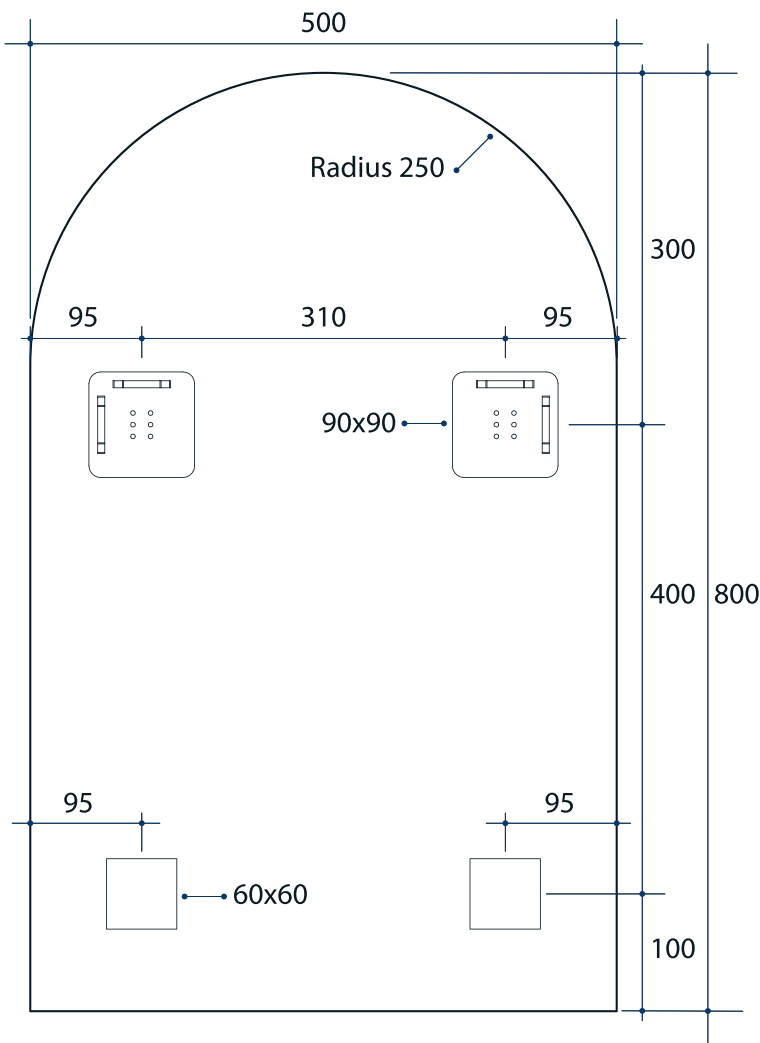

# Aspen Church Shape Mirror

Note: All dimensions are in millimetres (mm)

Stock Code	Size (mm)	Shape	Edge
AC5080HND	500 x 800 x 11	Church	Polished Pencil Edge

**Please note:** Bracket location may vary +/- 5mm. do not pre-drill holes for mounts before confirming exact locations on your mirror. Do not use or measure from drawings.

## Ultra-thin Demister Pad for use on Bathroom Mirrors

Note: All dimensions are in millimetres (mm)

Stock Code	Size (mm)	Heat Output (W)	Voltage - Frequency
TM2841	280 x 410	24	220 - 240V 50Hz

Thermomirror demisters must be installed by a qualified electrician.  
The demister cannot be cut, pierced or modified in anyway.