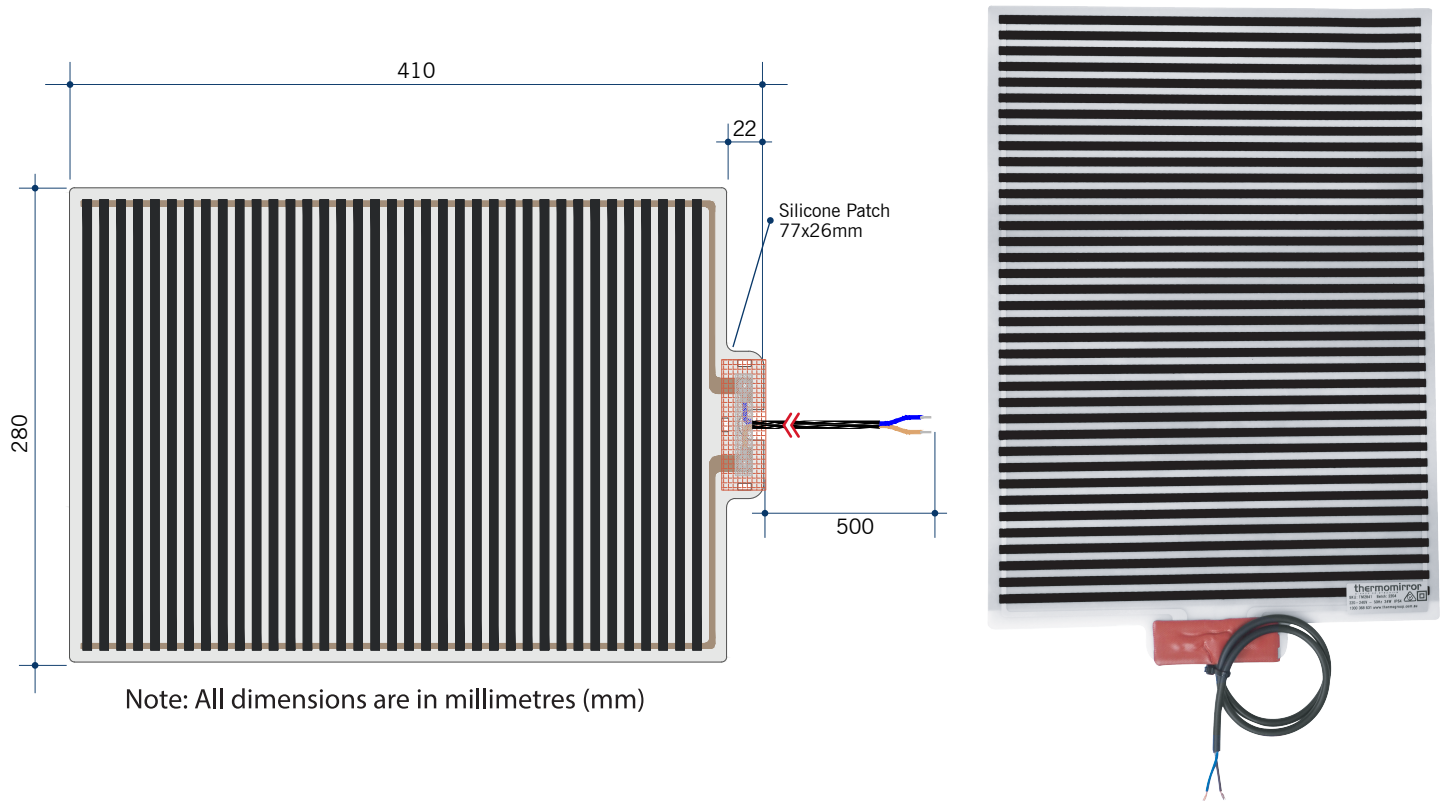

# Aspen Church Shape Mirror

Note: All dimensions are in millimetres (mm)

Stock Code	Size (mm)	Shape	Edge
AC5080HND	500 x 800 x 11	Church	Polished Pencil Edge

**Please note:** Bracket location may vary +/- 5mm. do not pre-drill holes for mounts before confirming exact locations on your mirror. Do not use or measure from drawings.

## Ultra-thin Demister Pad for use on Bathroom Mirrors

Note: All dimensions are in millimetres (mm)

Stock Code	Size (mm)	Heat Output (W)	Voltage - Frequency
TM2841	280 x 410	24	220 - 240V 50Hz

Thermomirror demisters must be installed by a qualified electrician.  
The demister cannot be cut, pierced or modified in anyway.