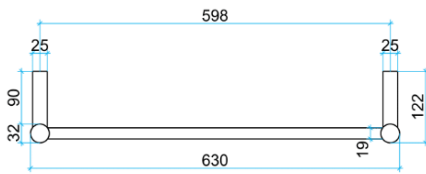

Thermorail Ladder Towel Rails

Towel Rails for use in bathrooms

| Stock Code | Finish | Size (mm) | Output (W) | No. of Bars |
|------------|------------|--------------------|------------|-------------|
| USR54B | Matt Black | W630 x H800 x D122 | N/A | 5 |

PLEASE NOTE: Specifications are for information purposes only. Whilst every effort has been made to ensure the product specifications are accurate, due to continuing product development and improvement the specifications are subject to change. Specifications can be used to rough in and fit timber supports in the wall however we recommend no holes are drilled without having the product on site or verifying the details with the manufacturer. Thermogroup cannot be held liable or responsible for errors due to updated specifications.