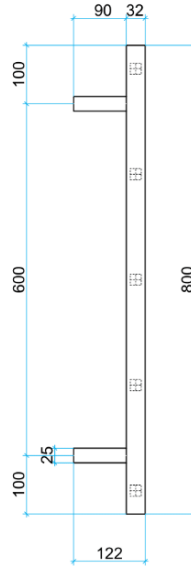

Thermorail Ladder Towel Rails

Towel Rails for use in bathrooms

| Stock Code | Finish | Size (mm) | Output (W) | No. of Bars |
|------------|------------|--------------------|------------|-------------|
| USR54B | Matt Black | W630 x H800 x D122 | N/A | 5 |

PLEASE NOTE: Specifications are for information purposes only. Whilst every effort has been made to ensure the product specifications are accurate, due to continuing product development and improvement the specifications are subject to change. Specifications can be used to rough in and fit timber supports in the wall however we recommend no holes are drilled without having the product on site or verifying the details with the manufacturer. Thermogroup cannot be held liable or responsible for errors due to updated specifications.