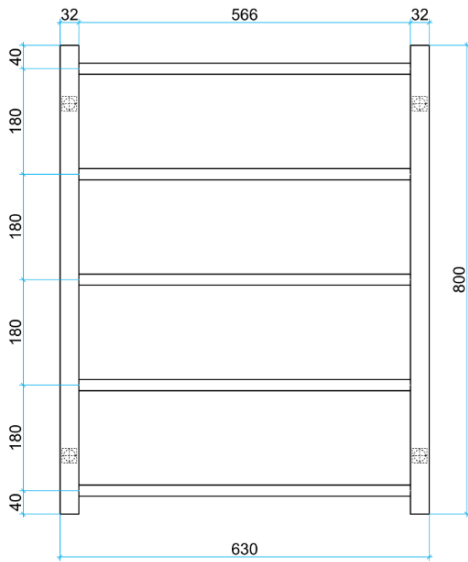

Thermorail Ladder Towel Rails

Towel Rails for use in bathrooms

| Stock Code | Finish | Size (mm) | Output (W) | No. of Bars |
|------------|------------|--------------------|------------|-------------|
| USR54B | Matt Black | W630 x H800 x D122 | N/A | 5 |

PLEASE NOTE: Specifications are for information purposes only. Whilst every effort has been made to ensure the product specifications are accurate, due to continuing product development and improvement the specifications are subject to change. Specifications can be used to rough in and fit timber supports in the wall however we recommend no holes are drilled without having the product on site or verifying the details with the manufacturer. Thermogroup cannot be held liable or responsible for errors due to updated specifications.