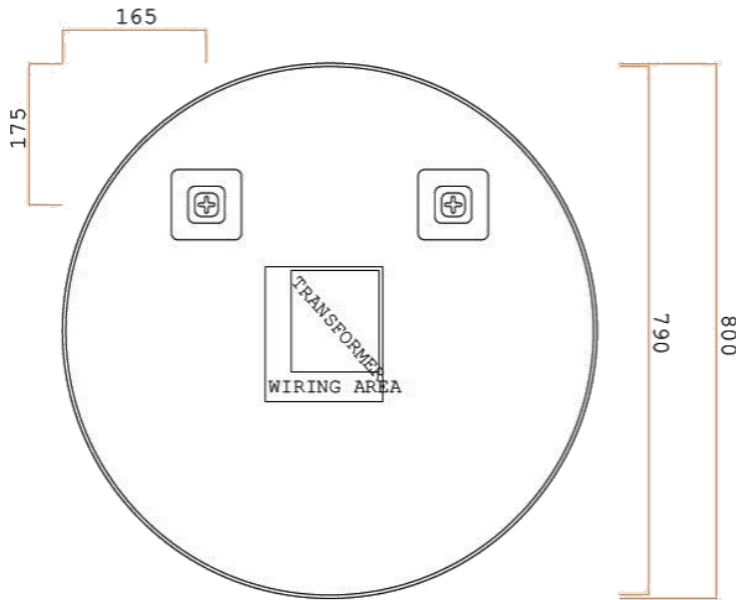

Ablaze Contractor Back-lit Mirrors

Stock Code	Light	Size (mm)	Output (W)
BSM80C	Cool	800ø x 25	10.5 Watts