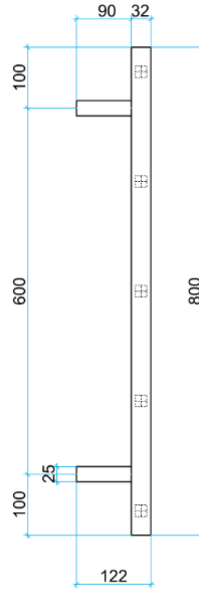

# Thermorail Ladder Towel Rails

Towel Rails for use in bathrooms

Stock Code	Finish	Size (mm)	Output (W)	No. of Bars
USR54	Polished Stainless Steel	W630 x H800 x D122	N/A	5

**PLEASE NOTE:** Specifications are for information purposes only. Whilst every effort has been made to ensure the product specifications are accurate, due to continuing product development and improvement the specifications are subject to change. Specifications can be used to rough in and fit timber supports in the wall however we recommend no holes are drilled without having the product on site or verifying the details with the manufacturer. Thermogroup cannot be held liable or responsible for errors due to updated specifications.