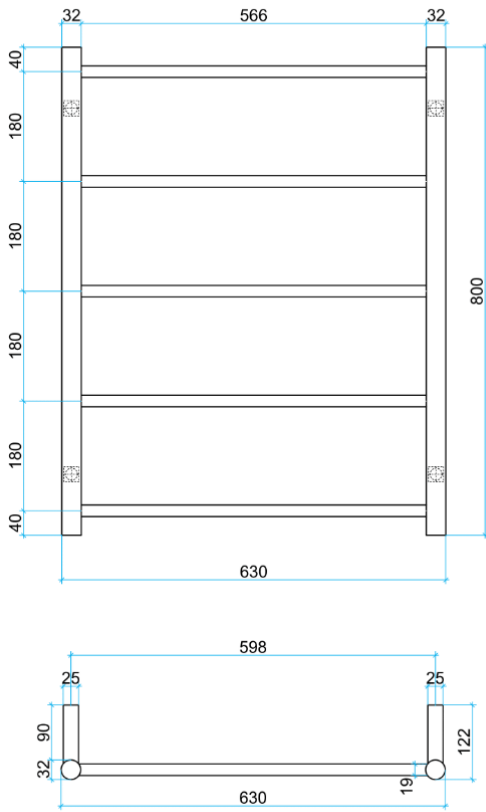

# Thermorail Ladder Towel Rails

Towel Rails for use in bathrooms

Stock Code	Finish	Size (mm)	Output (W)	No. of Bars
USR54	Polished Stainless Steel	W630 x H800 x D122	N/A	5

**PLEASE NOTE:** Specifications are for information purposes only. Whilst every effort has been made to ensure the product specifications are accurate, due to continuing product development and improvement the specifications are subject to change. Specifications can be used to rough in and fit timber supports in the wall however we recommend no holes are drilled without having the product on site or verifying the details with the manufacturer. Thermogroup cannot be held liable or responsible for errors due to updated specifications.