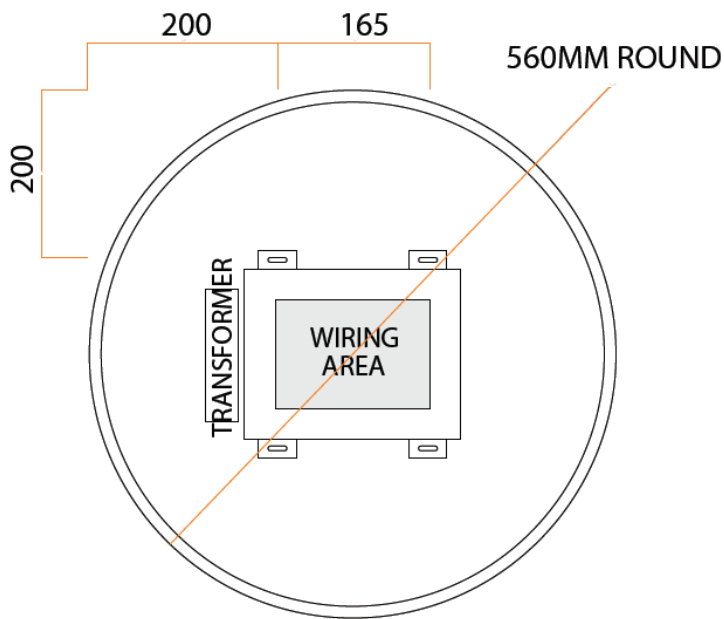

Ablaze Premium Back-lit Mirrors

Stock Code	Light	Size (mm)	Output (W)
RB610C	Cool	610 ø x D45	18 Watts