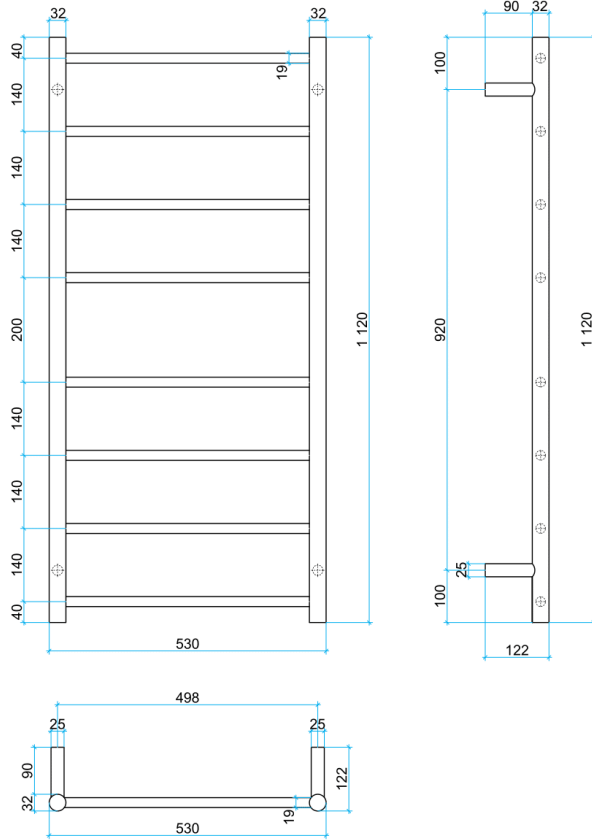

Thermorail Ladder Towel Rails 240V

Electric Heated Towel Rails for use in bathrooms

This rail has Multiflex wiring which means that there is a connection point on both the left and right hand side of the rail and the lead can be connected to either side. Being a dry electric element rail, this can be mounted either way up meaning the wiring can be from any of the four mounting points.

Stock Code	Finish	Size (mm)	Output (W)	No. of Bars
SR27M	Polished Stainless Steel	W530 x H1120 x D122	80 Watts	8

TEN YEARS WARRANTY

SAFE FOR USE IN BATHROOMS

QUALITY STAINLESS STEEL

DRY ELECTRIC ELEMENT

MULTIFLEX WIRING ALL 4 LEGS

HORIZONTAL AND VERTICAL BAR SIZES

HARDWIRED OR PLUG-IN

PLEASE NOTE: Specifications are for information purposes only. Whilst every effort has been made to ensure the product specifications are accurate, due to continuing product development and improvement the specifications are subject to change. Specifications can be used to rough in and fit timber supports in the wall however we recommend no holes are drilled without having the product on site or verifying the details with the manufacturer. Thermogroup cannot be held liable or responsible for errors due to updated specifications.