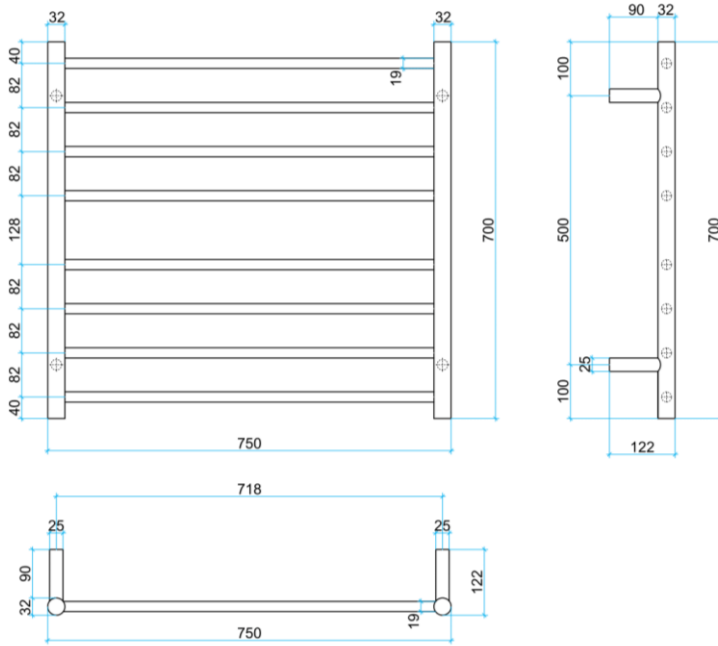

Thermorail Ladder Towel Rails 240V

Electric Heated Towel Rails for use in bathrooms

This rail has Multiflex wiring which means that there is a connection point on both the left and right hand side of the rail and the lead can be connected to either side. Being a dry electric element rail, this can be mounted either way up meaning the wiring can be from any of the four mounting points.

Stock Code	Finish	Size (mm)	Output (W)	No. of Bars
SR33M	Polished Stainless Steel	W750 x H700 x D122	104 Watts	8

PLEASE NOTE: Specifications are for information purposes only. Whilst every effort has been made to ensure the product specifications are accurate, due to continuing product development and improvement the specifications are subject to change. Specifications can be used to rough in and fit timber supports in the wall however we recommend no holes are drilled without having the product on site or verifying the details with the manufacturer. Thermogroup cannot be held liable or responsible for errors due to updated specifications.