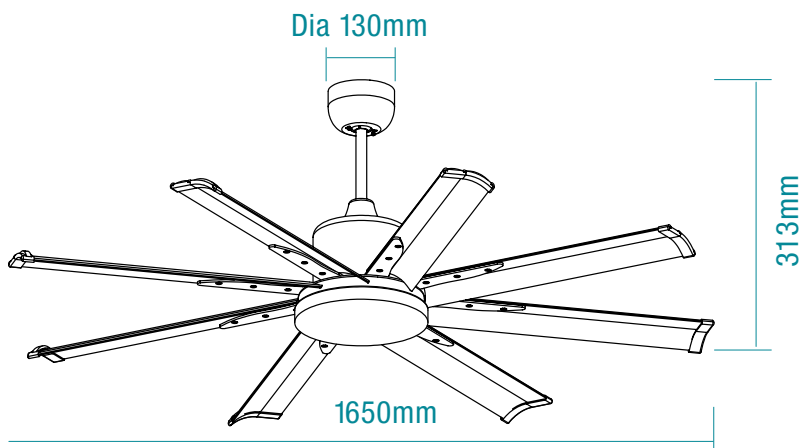

### Features

- Brushless quiet and efficient 35W DC motor
- Robust designed ideal for indoor and covered outdoor applications
- Aluminium body and canopy with 8 aluminium blades
- Air movement up to 14,400m<sup>3</sup>/hr
- Blade pitch 17°
- Hangsure canopy up to 15° maximum
- Fully reversible for summer and winter mode from remote control
- Supplied with 5 speed remote control and timer with up to 8 hour timer control mode

## DIMENSIONS

## 35W 1650MM (65") DC CEILING FAN 8 BLADES WITH REMOTE CONTROL

### SPECIFICATIONS

<b>Model Name</b>	Albatross Mini
<b>Model Numbers</b>	MAF168MR - Matt Black MAF168WR - White MAF168BR - Brushed Nickel
<b>Air Movement m<sup>3</sup>/hr</b>	14,400m <sup>3</sup> /hr
<b>Motor</b>	DC
<b>Power Wattage</b>	35W
<b>Voltage</b>	220-240V 50Hz
<b>Materials / Blade</b>	Aluminium body and canopy
<b>Number of Blades</b>	8 blades
<b>Blade Pitch</b>	17°
<b>Hangsure Canopy</b>	Maximum 15°
<b>Control</b>	Supplied with 5 speed remote control and timer