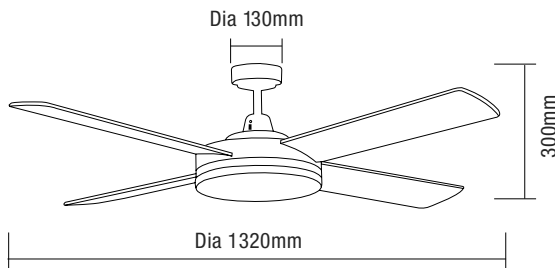

## 65W 1320MM (52") AC CEILING FAN 4 BLADES WITH WALL CONTROLLER TRICOLOUR LED LIGHT

### Features

- Powerful and efficient 65W AC motor
- Slimline designed ideal for indoor and outdoor covered application
- Aluminium body and canopy with 4 plywood blades
- Blade pitch 12.5°
- Hangsure canopy up to 15° maximum
- Fully reversible for summer and winter mode
- 28W tricolour LED with 3 step switch dimming
- Switchable colour temperature between 3000K, 4000K & 5000K
- Compatible with Martec® ceiling fan remote control MPREMS, MPLCDS and MWFBT (sold separately)

### DIMENSIONS