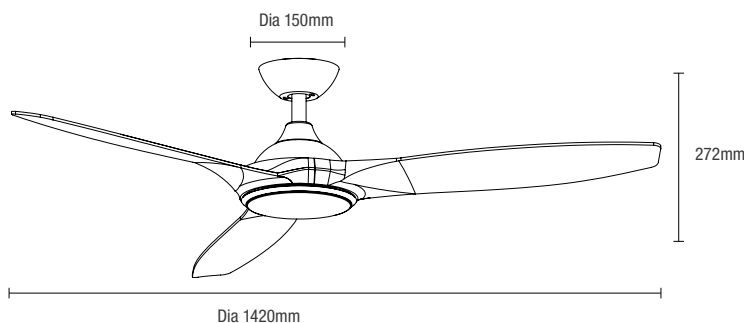

35W 1420MM (56") DC CEILING FAN 3 ABS BLADES WITH REMOTE CONTROL TRICOLOUR LED LIGHT

Model Numbers

MNF1433MMR
MNF1433OWR
MNF1433WWR
MNF1433WOR

Features

- Brushless quiet and efficient 35W DC motor
- Contemporary style ideal for indoor and covered outdoor applications
- Metal body and canopy with 3 ABS blades
- Blade pitch 15°
- Hangsure canopy up to 10° maximum
- Fully reversible for summer and winter mode from remote control
- Supplied with 5 speed remote control and timer with up to 8 hour timer control mode
- 18W tricolour LED with 3 step switch dimming
- Switchable colour temperature between 3000K, 4000K & 5000K

DIMENSIONS

35W 1420MM (56") DC CEILING FAN 3 ABS BLADES WITH REMOTE CONTROL TRICOLOUR LED LIGHT

PACKAGING

SPECIFICATIONS

Model Name	Newport
Model Numbers	MNF1433MMR Matt Black MNF1433OWR Old Bronze / Walnut MNF1433WWR White MNF1433WWR White / Oak
Air Movement m³/hr	13,000m ³ /hr
Motor	DC
Power Wattage	35W
Voltage / Frequency	220-240 50-60Hz
Materials / Blade	ABS
Number of Blades	3
Blade Pitch	15°
Hangsure Canopy	Maximum 10°
Lighting Wattage / Type	18W LED
Colour Temperature	3000K / 4000K / 5000K
Lumens Output	1700lm / 1750lm / 1780lm
Rated Lifetime	35,000 hours @ Ta25°C
Dimmable	3 step dimming
Control	Supplied with 5 speed remote control and timer

SHIPPING

Model Numbers	Carton Size			Carton Quantity	Carton Gross Weight (Kg)
	H (mm)	W (mm)	L (mm)		
MNF1433MMR	240	300	700	1	7.5
MNF1433OWR	240	300	700	1	7.5
MNF1433WWR	240	300	700	1	7.5
MNF1433WOR	240	300	700	1	7.5